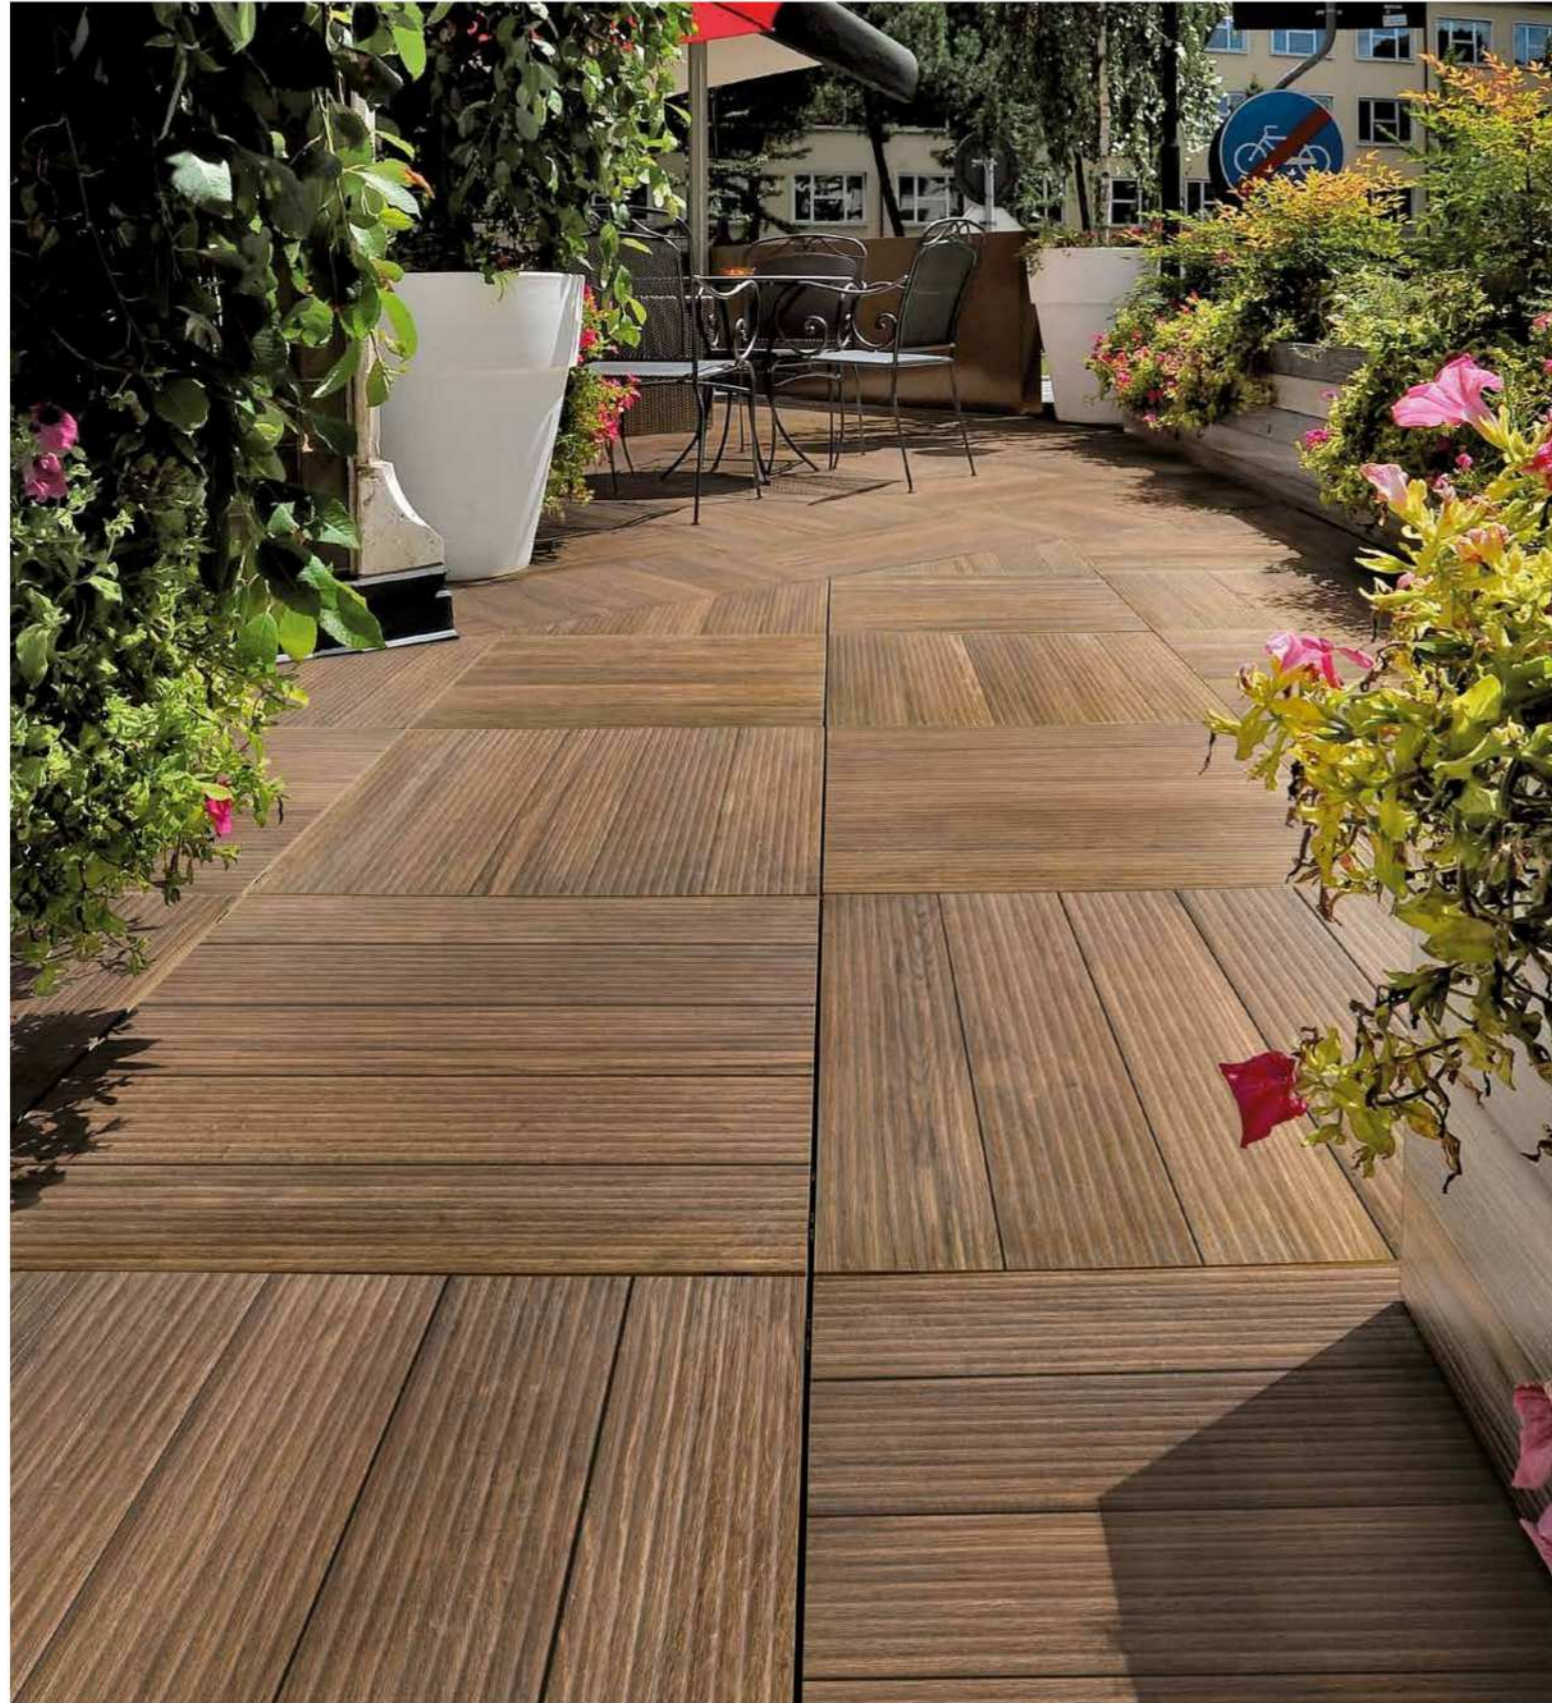

## MOUNTAIN SERIES | Summer Wheat

 3/4" thickness

 v2  
slight  
variation

CSP602  
23 1/2" X 23 1/2" rectified  
60x60 cm

**NATURAL WOOD SERIES** | Bark Brown

**CITY DECKS NEW YORK**

Available Pavers

 3/4" thickness