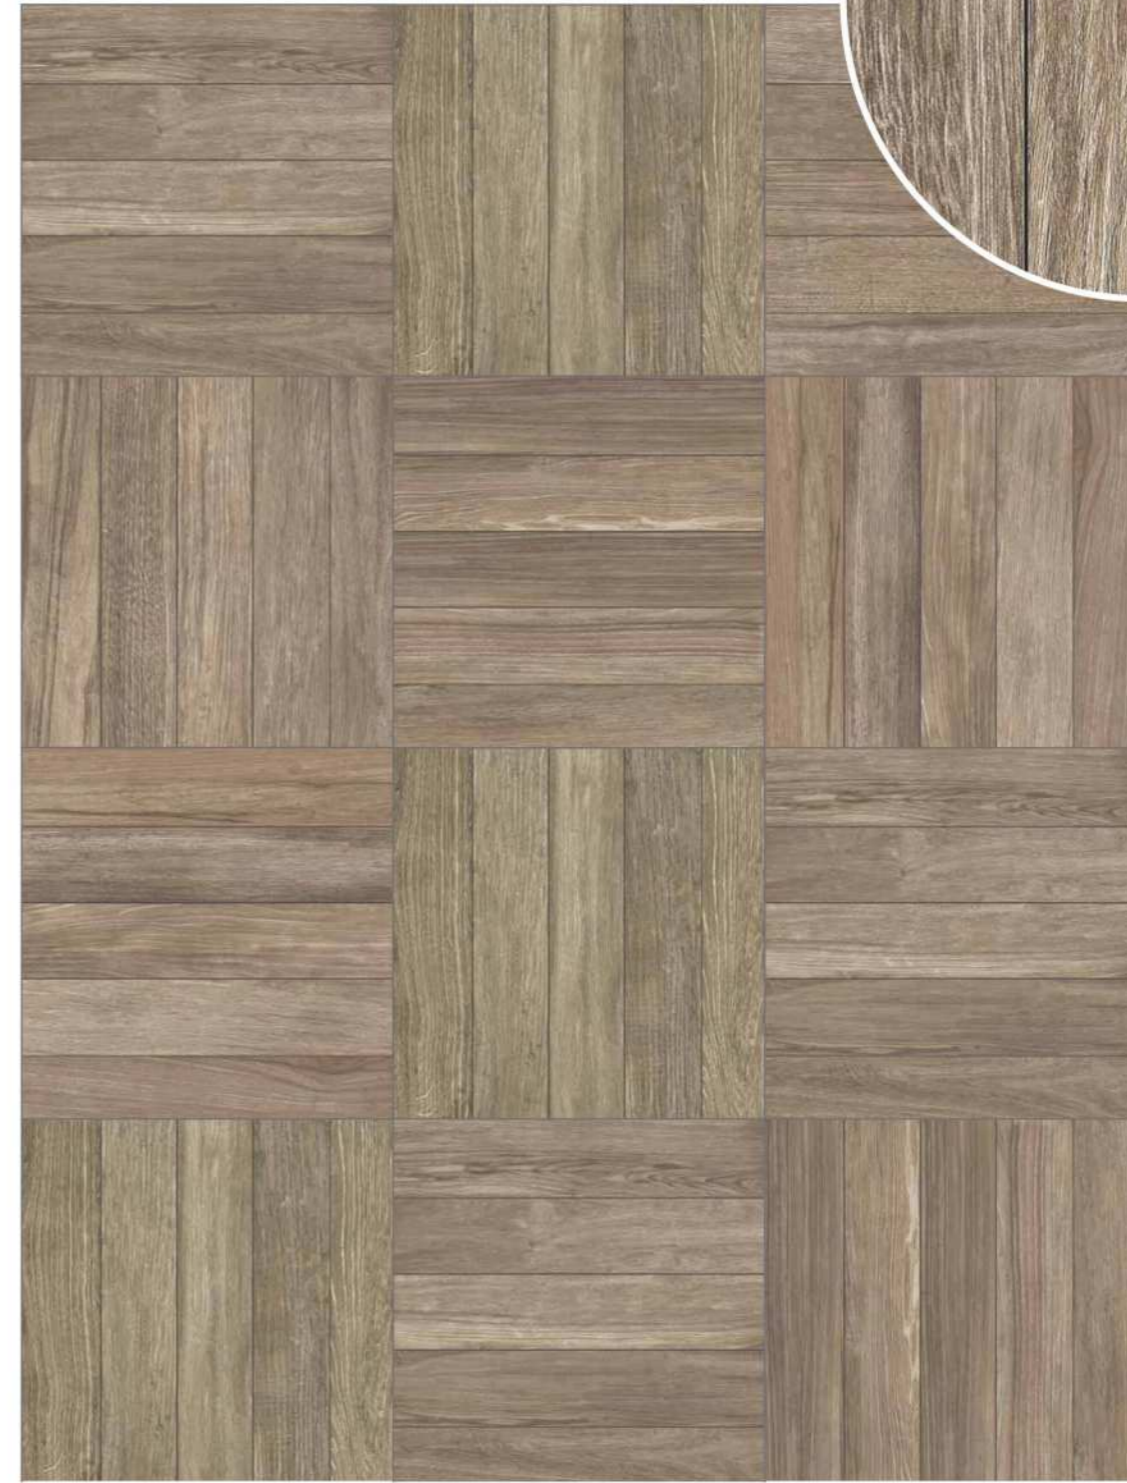

 V3  
moderate  
variation

CSP1302  
23 1/4" X 23 1/4" rectified  
60x60 cm

NATURAL WOOD SERIES | Chicory

 3/4" thickness

 V3  
moderate  
variation

CSP1301  
23 1/2" X 23 1/2" rectified  
60x60 cm