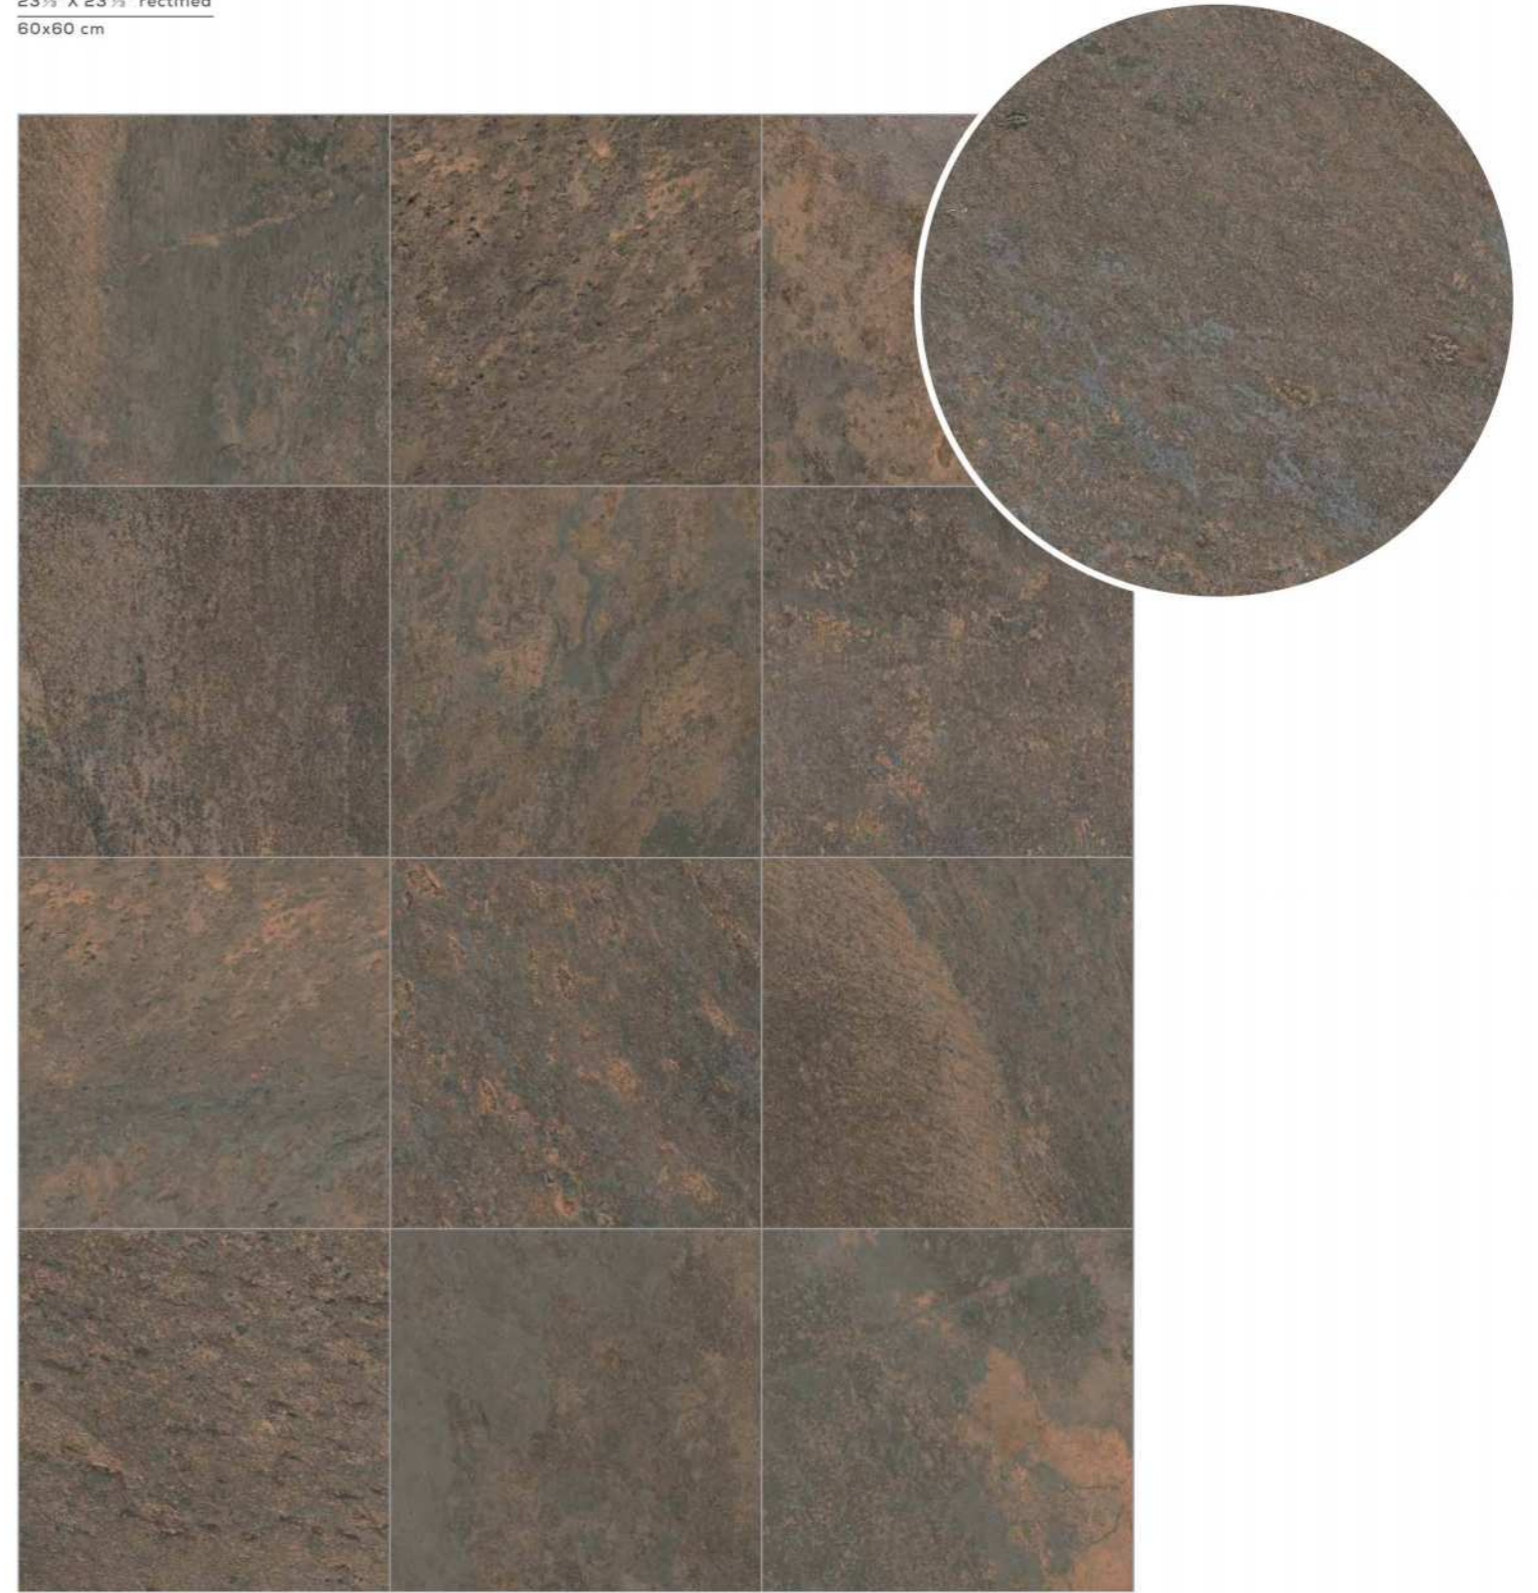

MOUNTAIN SERIES | Rustic Wood

3/4" thickness

V4
substantial
variation

CSP603
23 1/4" X 23 1/4" rectified
60x60 cm