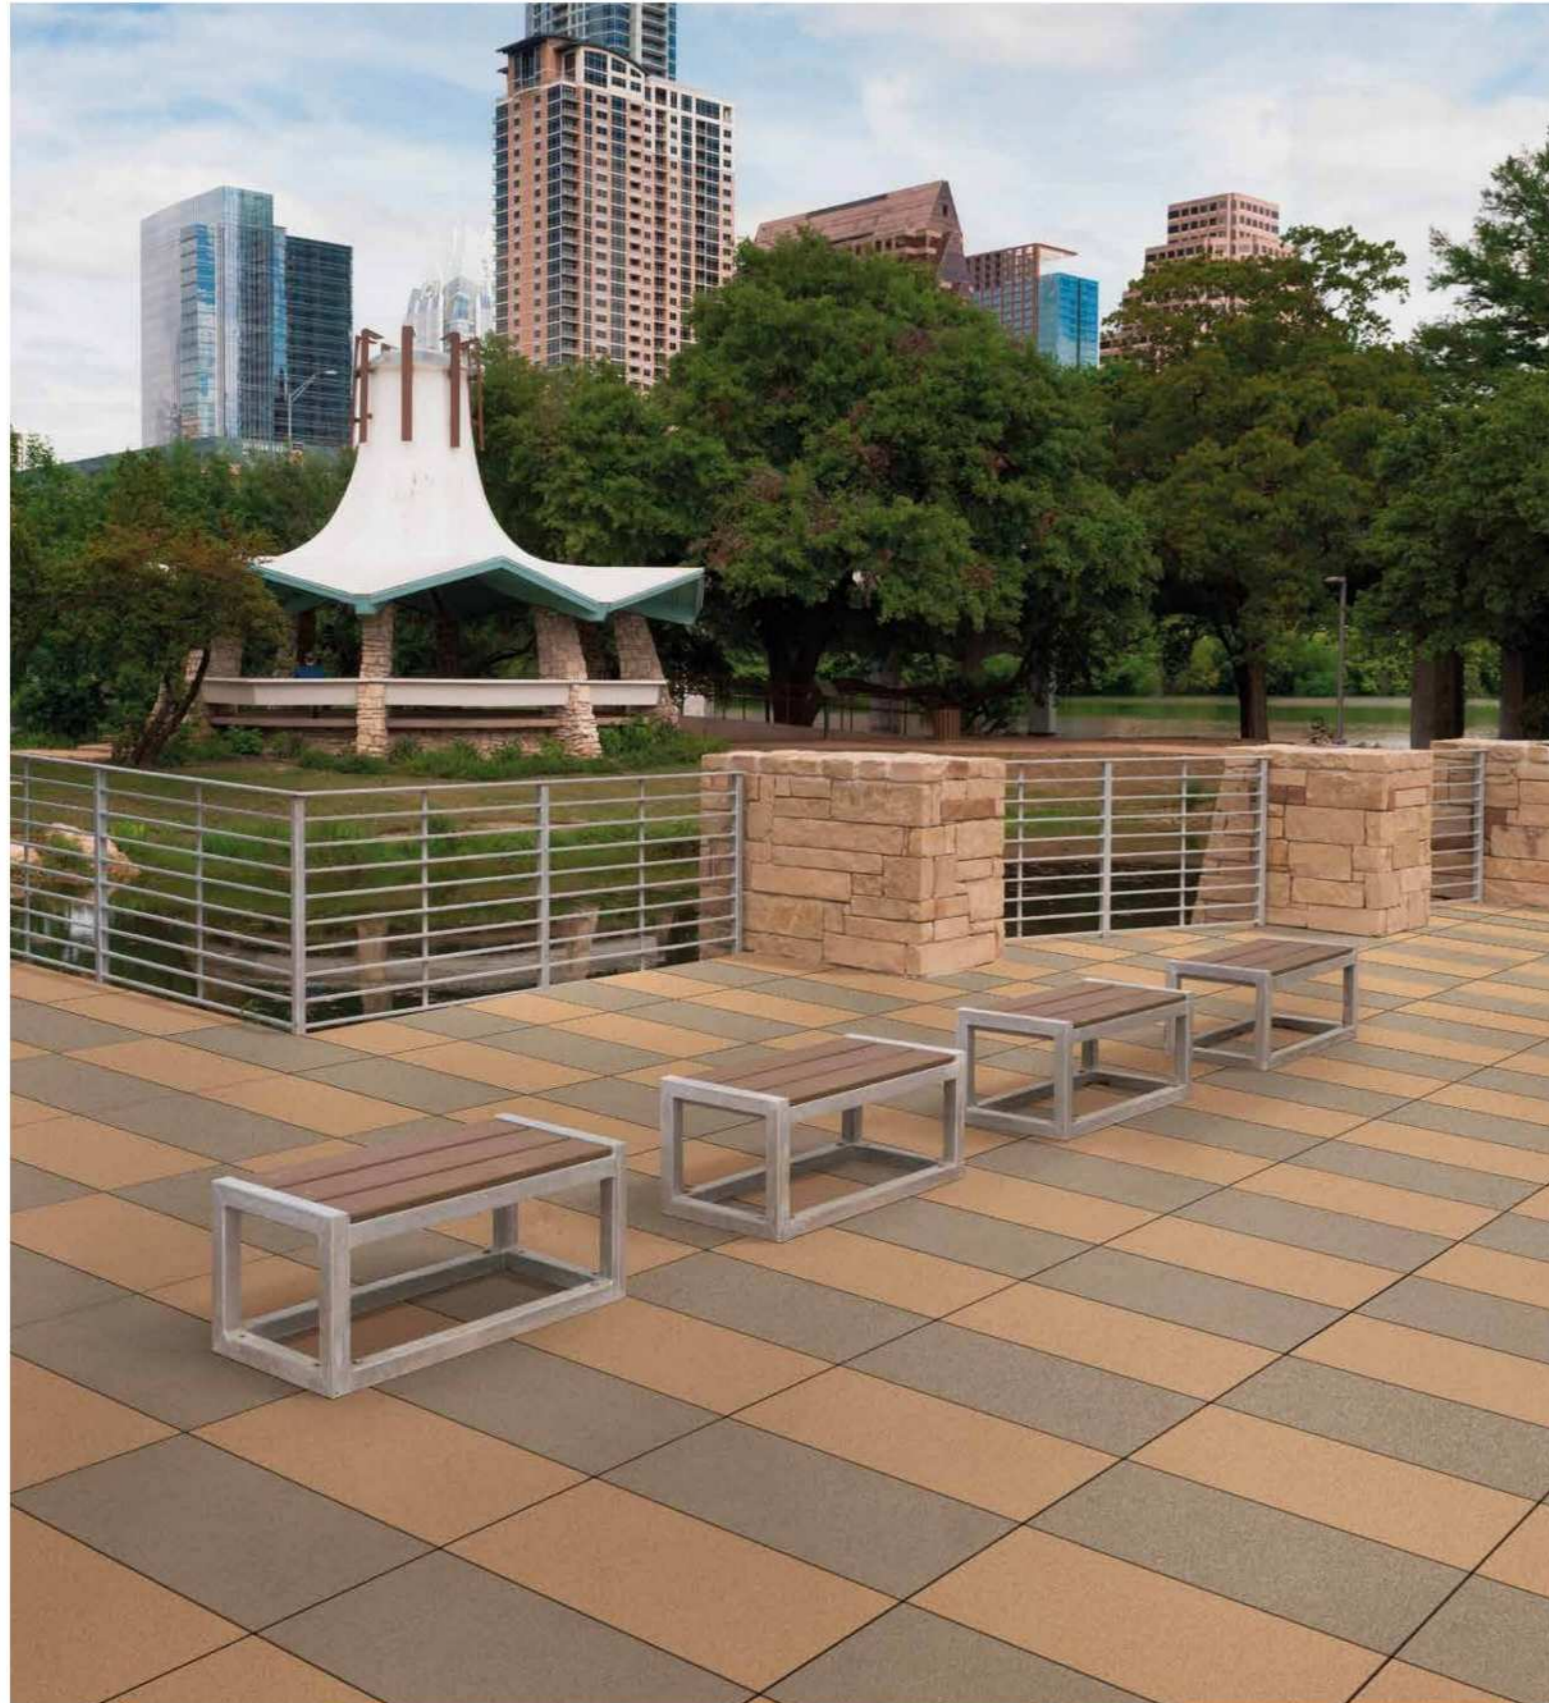

PHILADELPHIA SERIES | Burly Brass

3/4" thickness

V1
uniform
appearance

CSP1005
23 1/4" X 23 1/4" rectified
60x60 cm