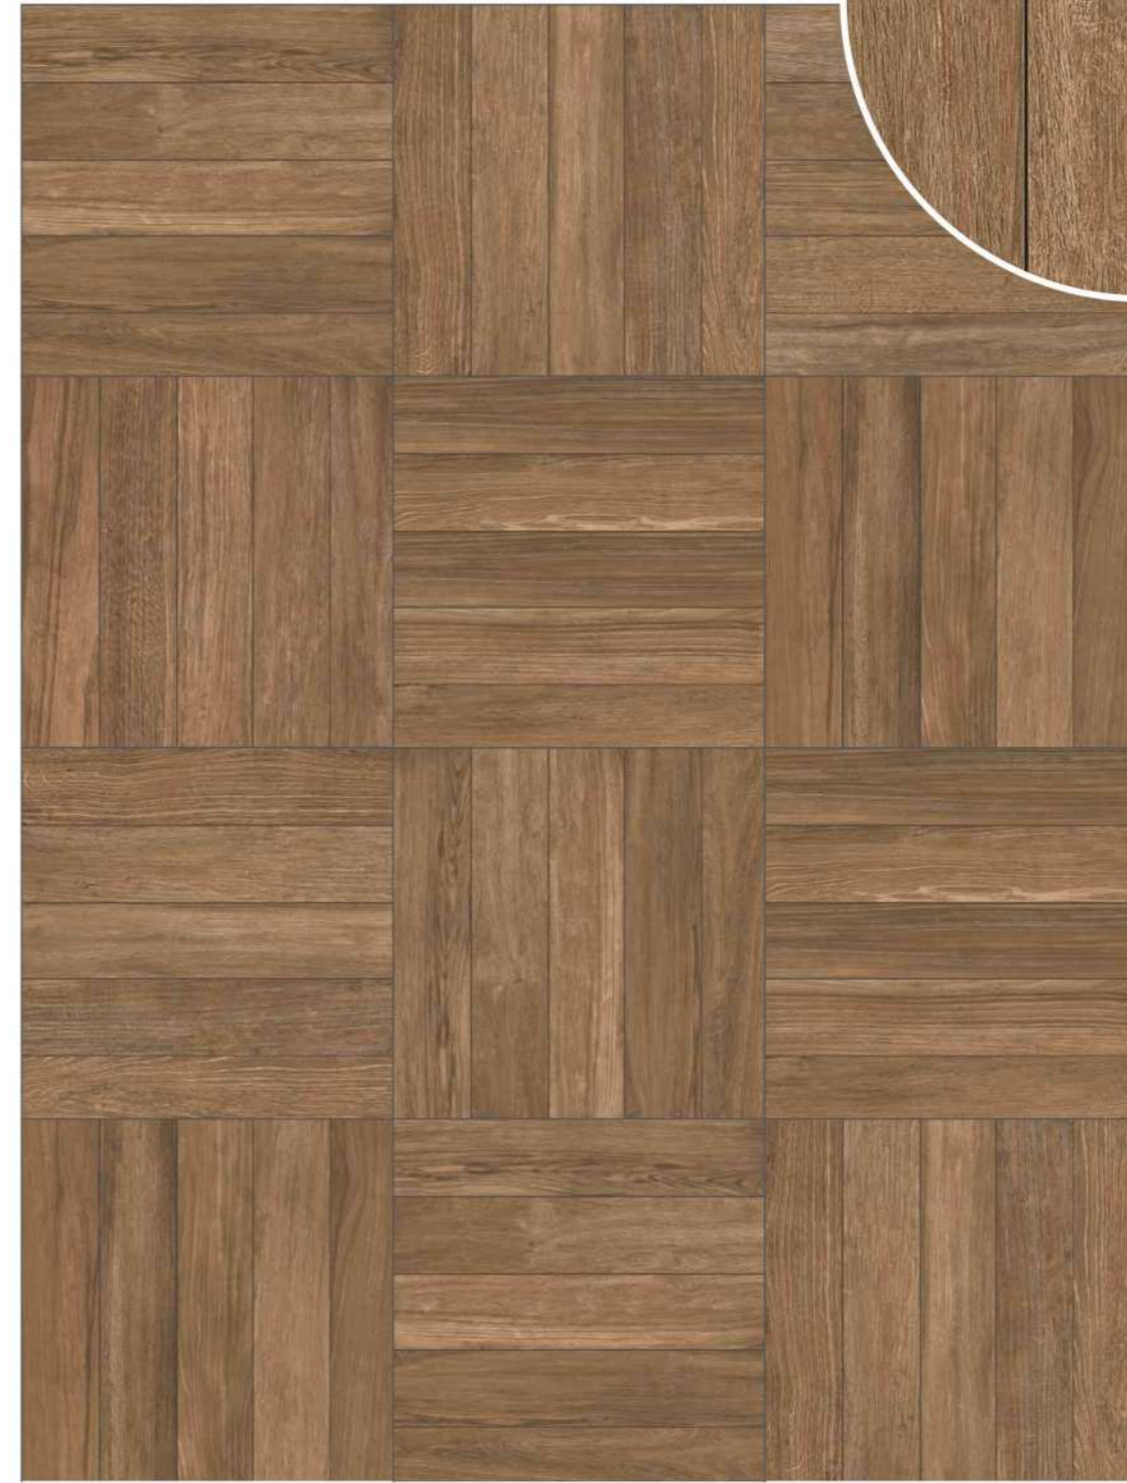

CITY DECKS NEW YORK

Available Pavers

3/4" thickness

V3
moderate
variation

CSP1302
23 1/4" X 23 1/4" rectified
60x60 cm