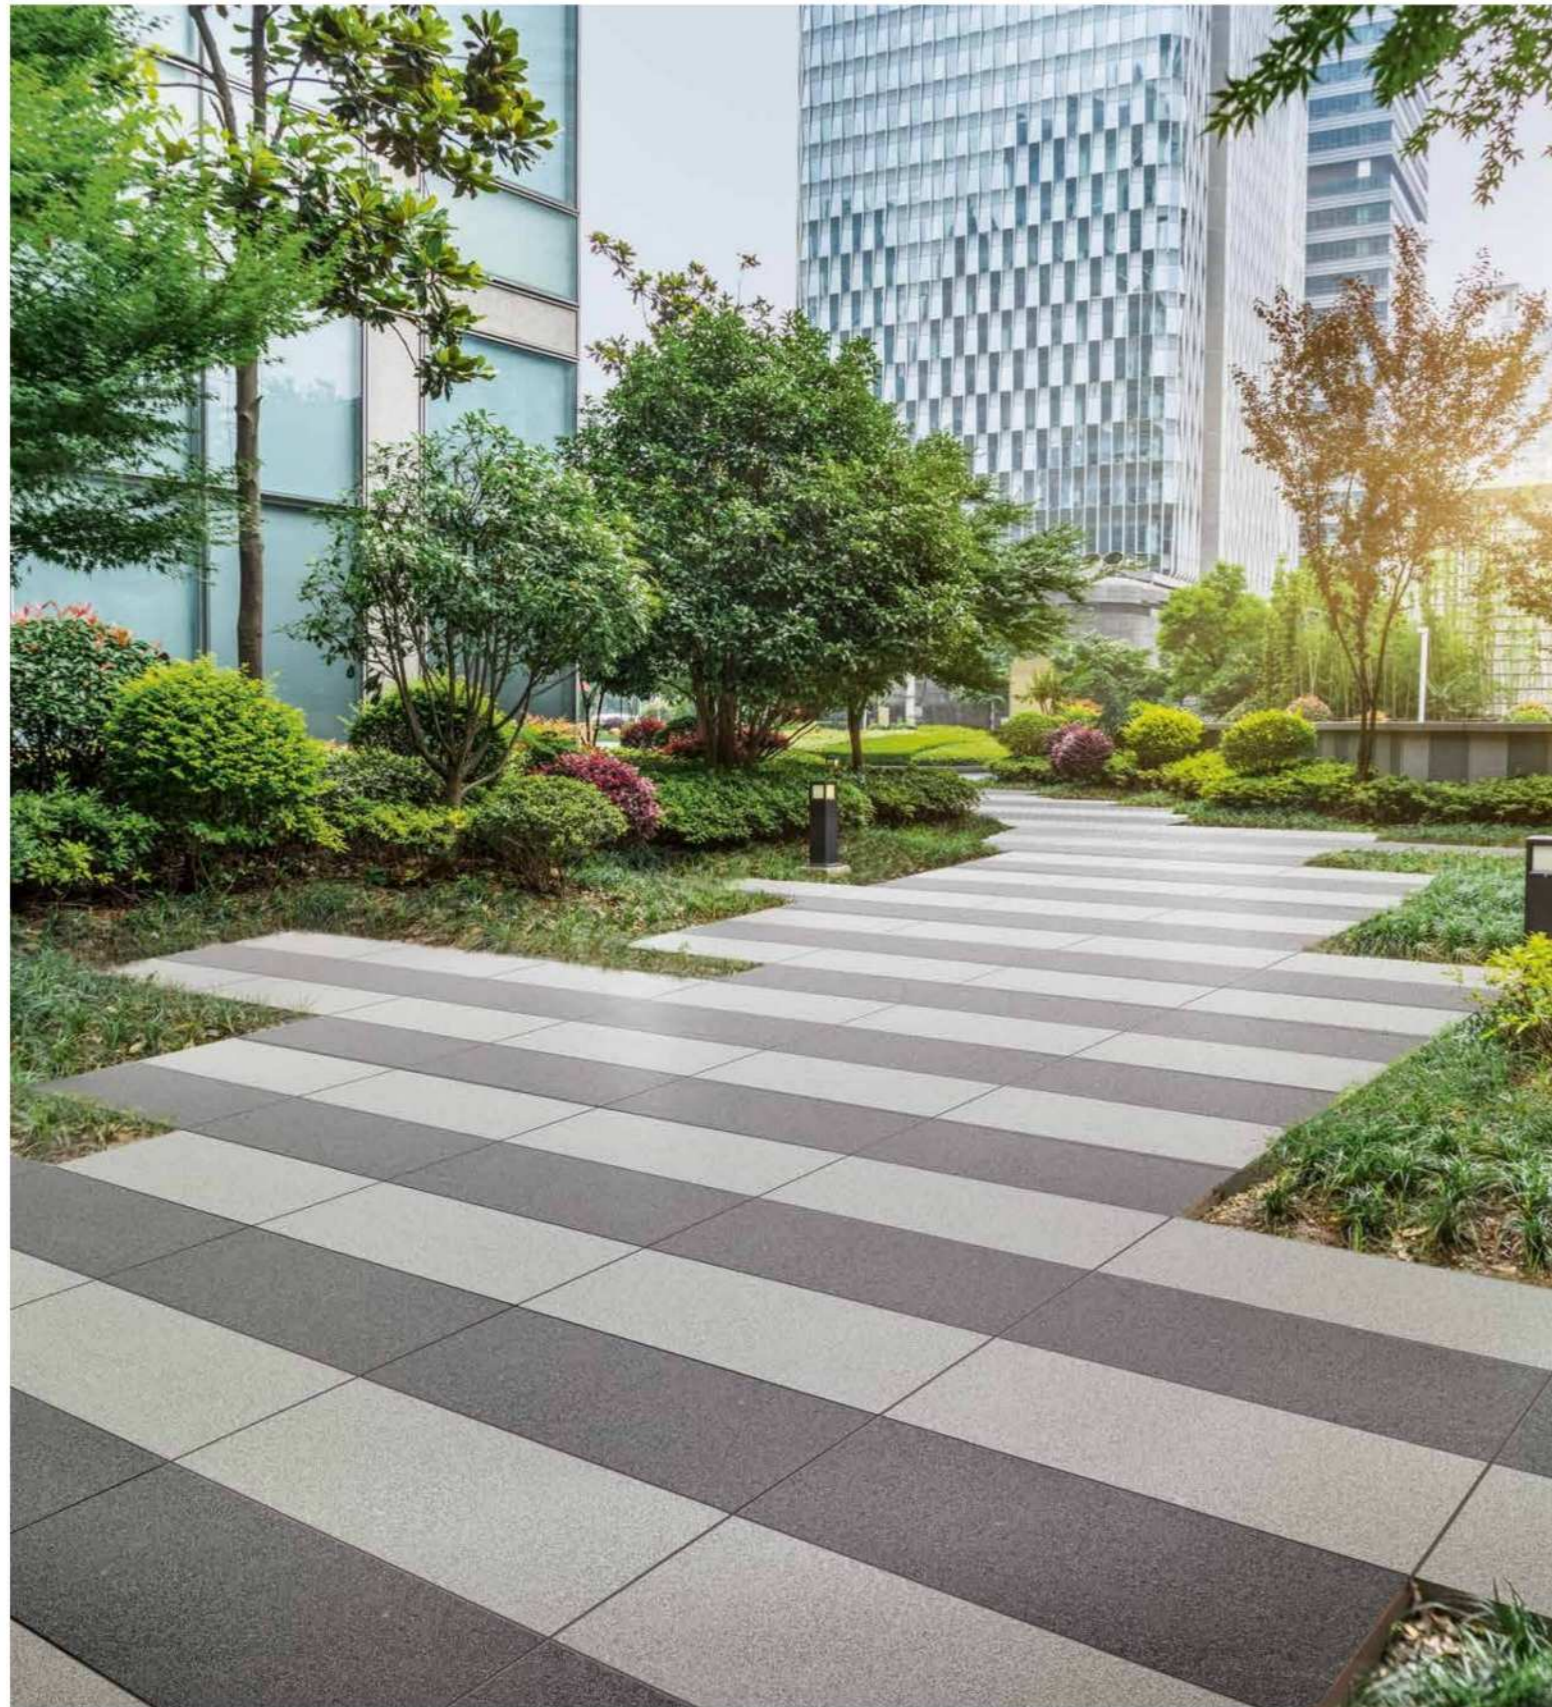

 V1  
uniform  
appearance

CSP1006  
23 1/4" X 23 1/4" rectified  
60x60 cm

**PHILADELPHIA SERIES | Platinum**

 3/4" thickness

 V1  
uniform  
appearance

CSP1002  
23 1/4" X 23 1/4" rectified  
60x60 cm