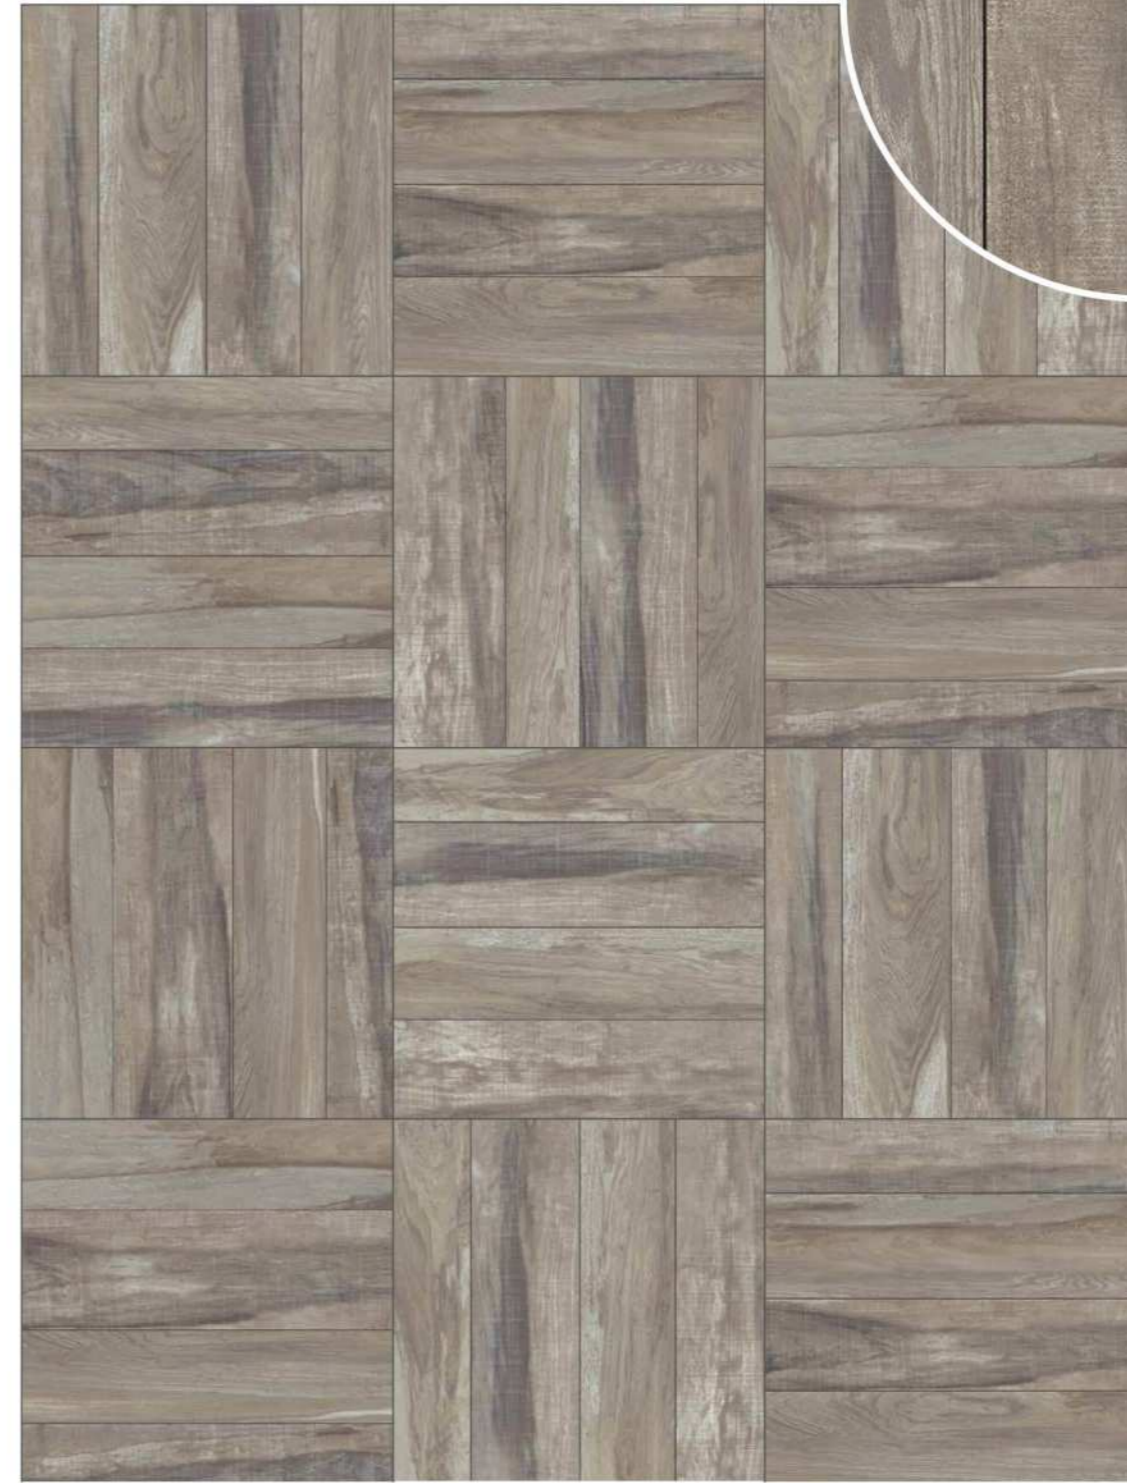

ANTIQUED WOOD SERIES | Agave Forest

3/4" thickness

V3
moderate
variation

CSP1201
23 1/2" X 23 1/2" rectified
60x60 cm