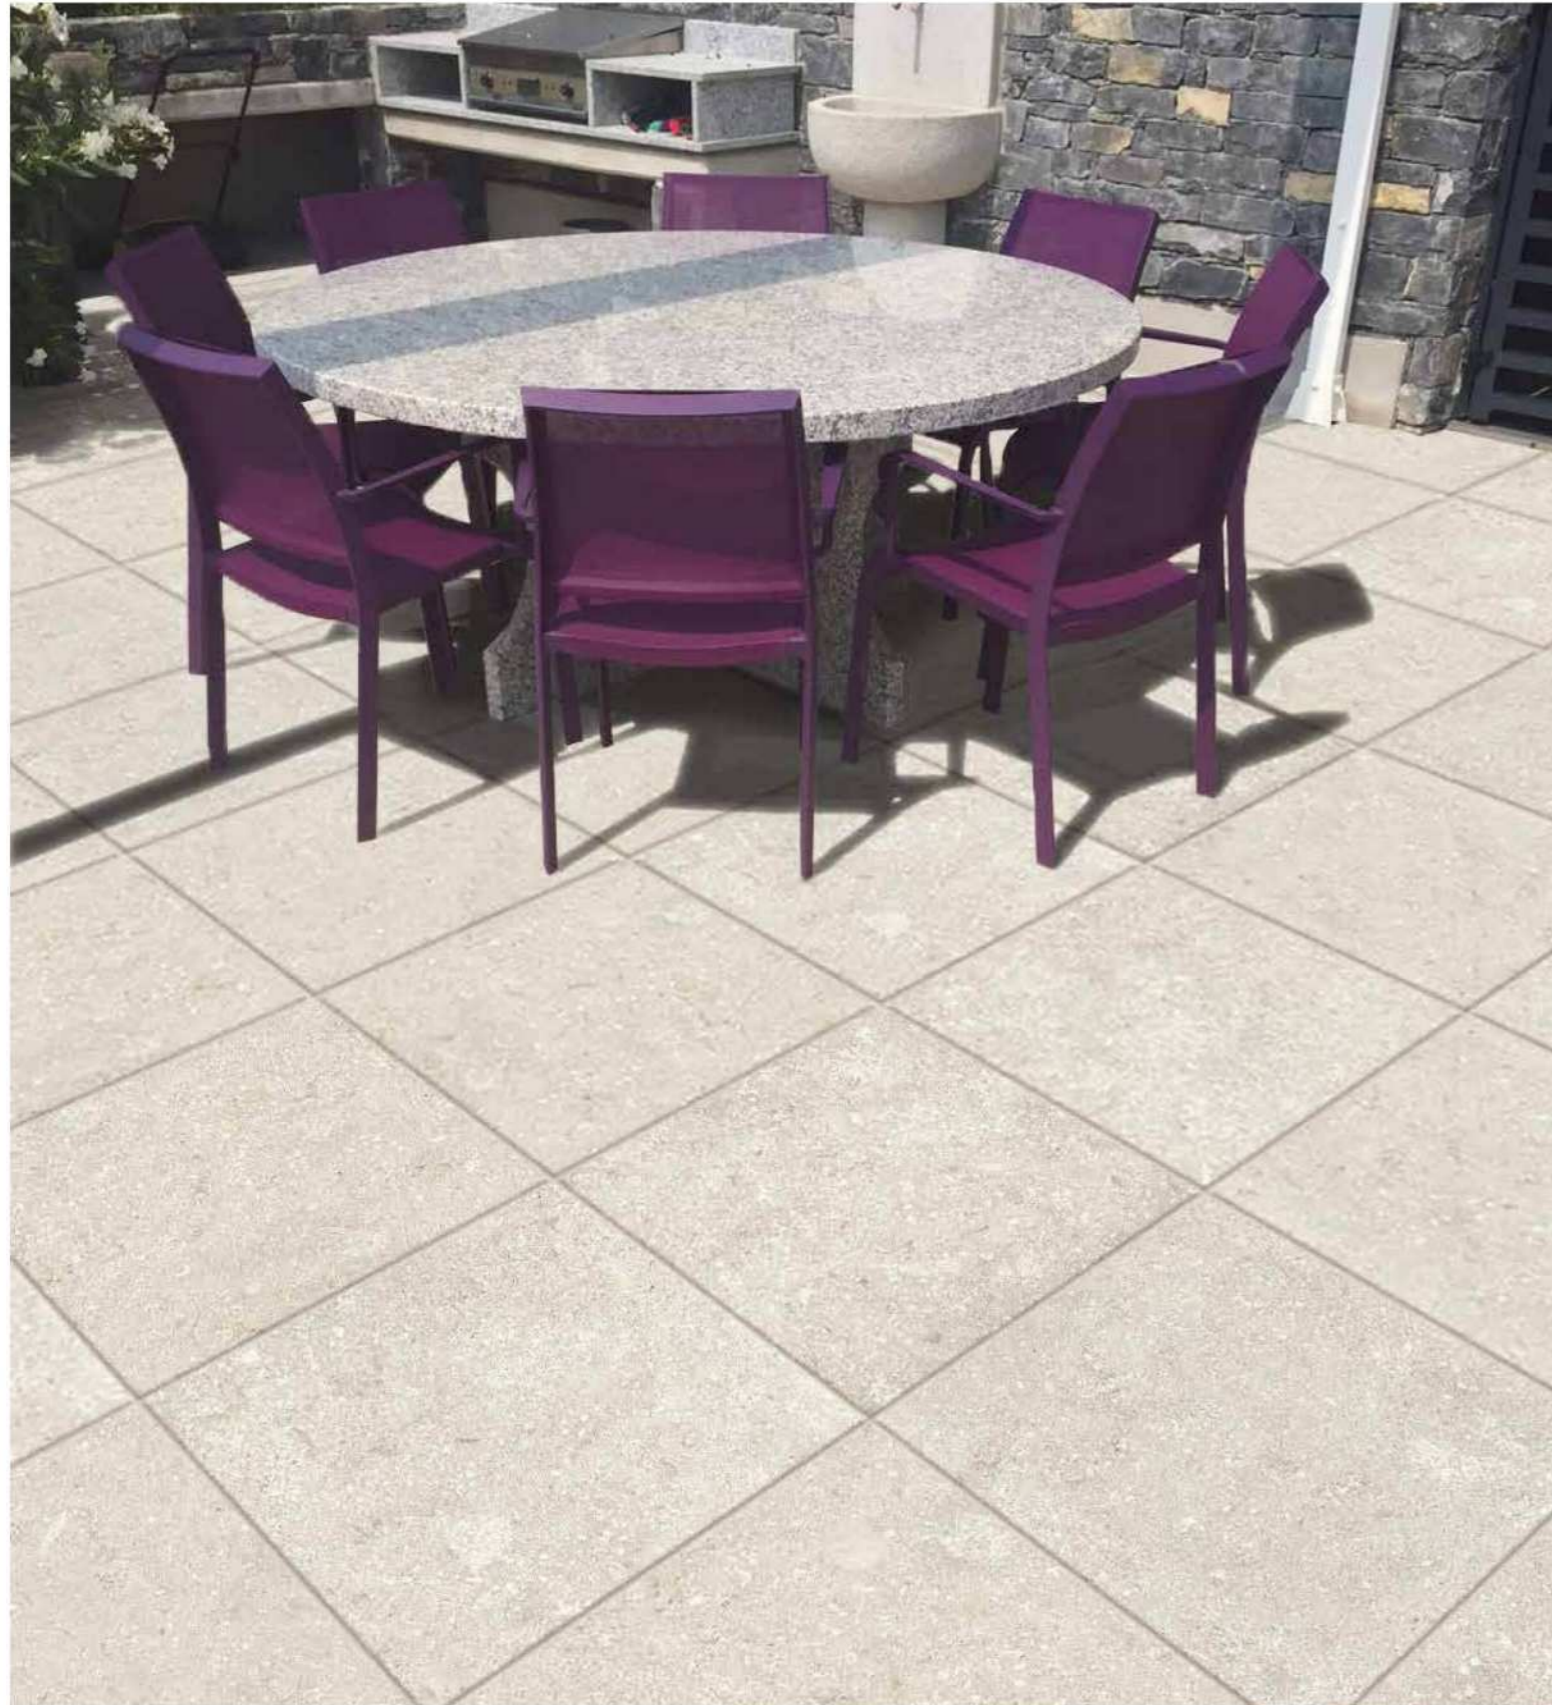

ISLAND STONE | Papaya