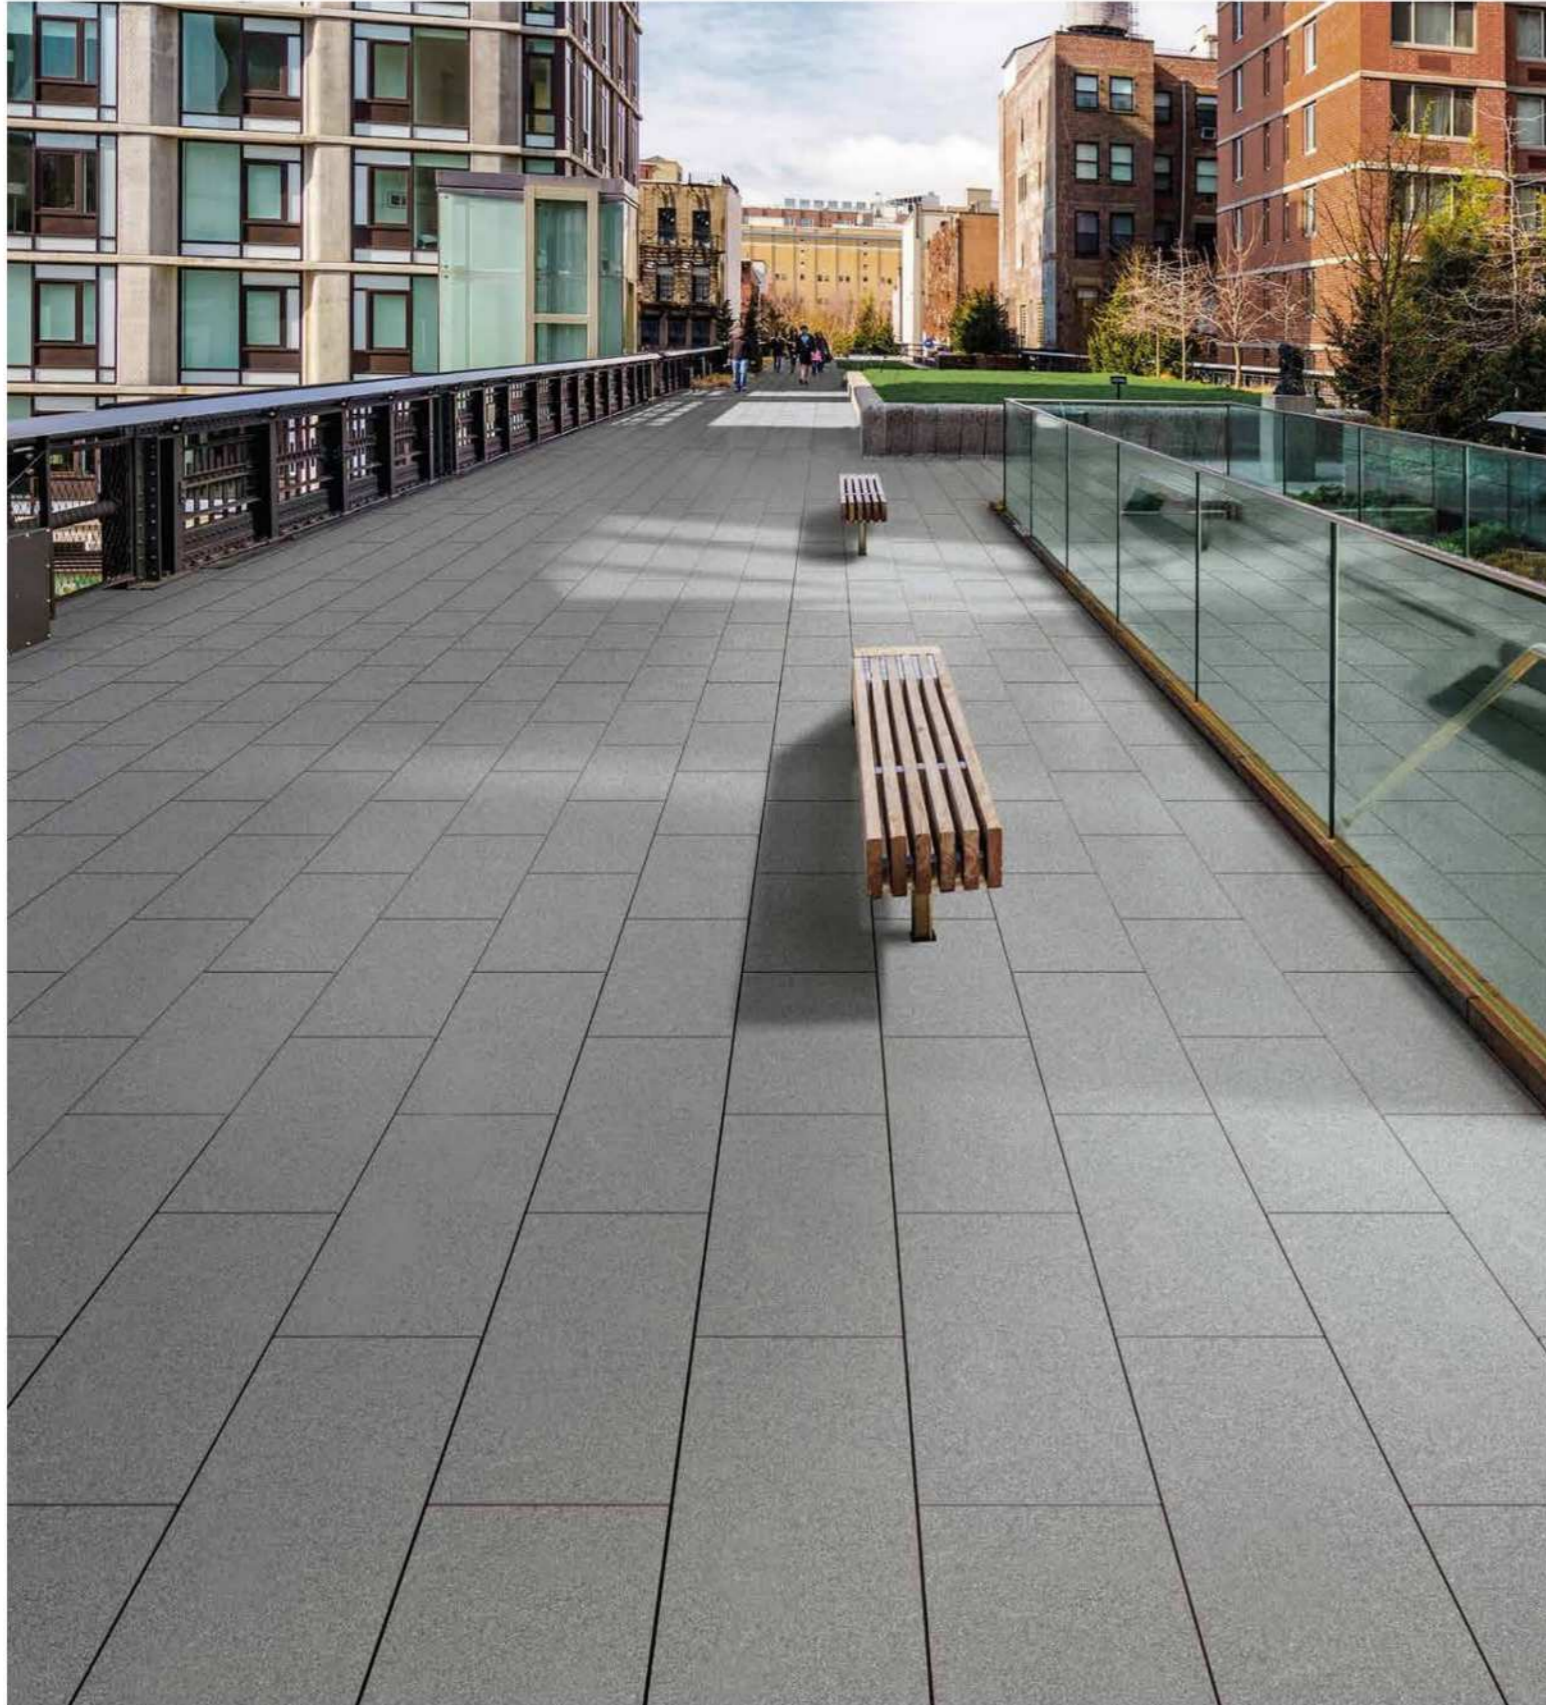

PHILADELPHIA SERIES | Midnight Grey

3/4" thickness

V1
uniform
appearance

CSP1003
23 1/2" X 23 1/2" rectified
60x60 cm