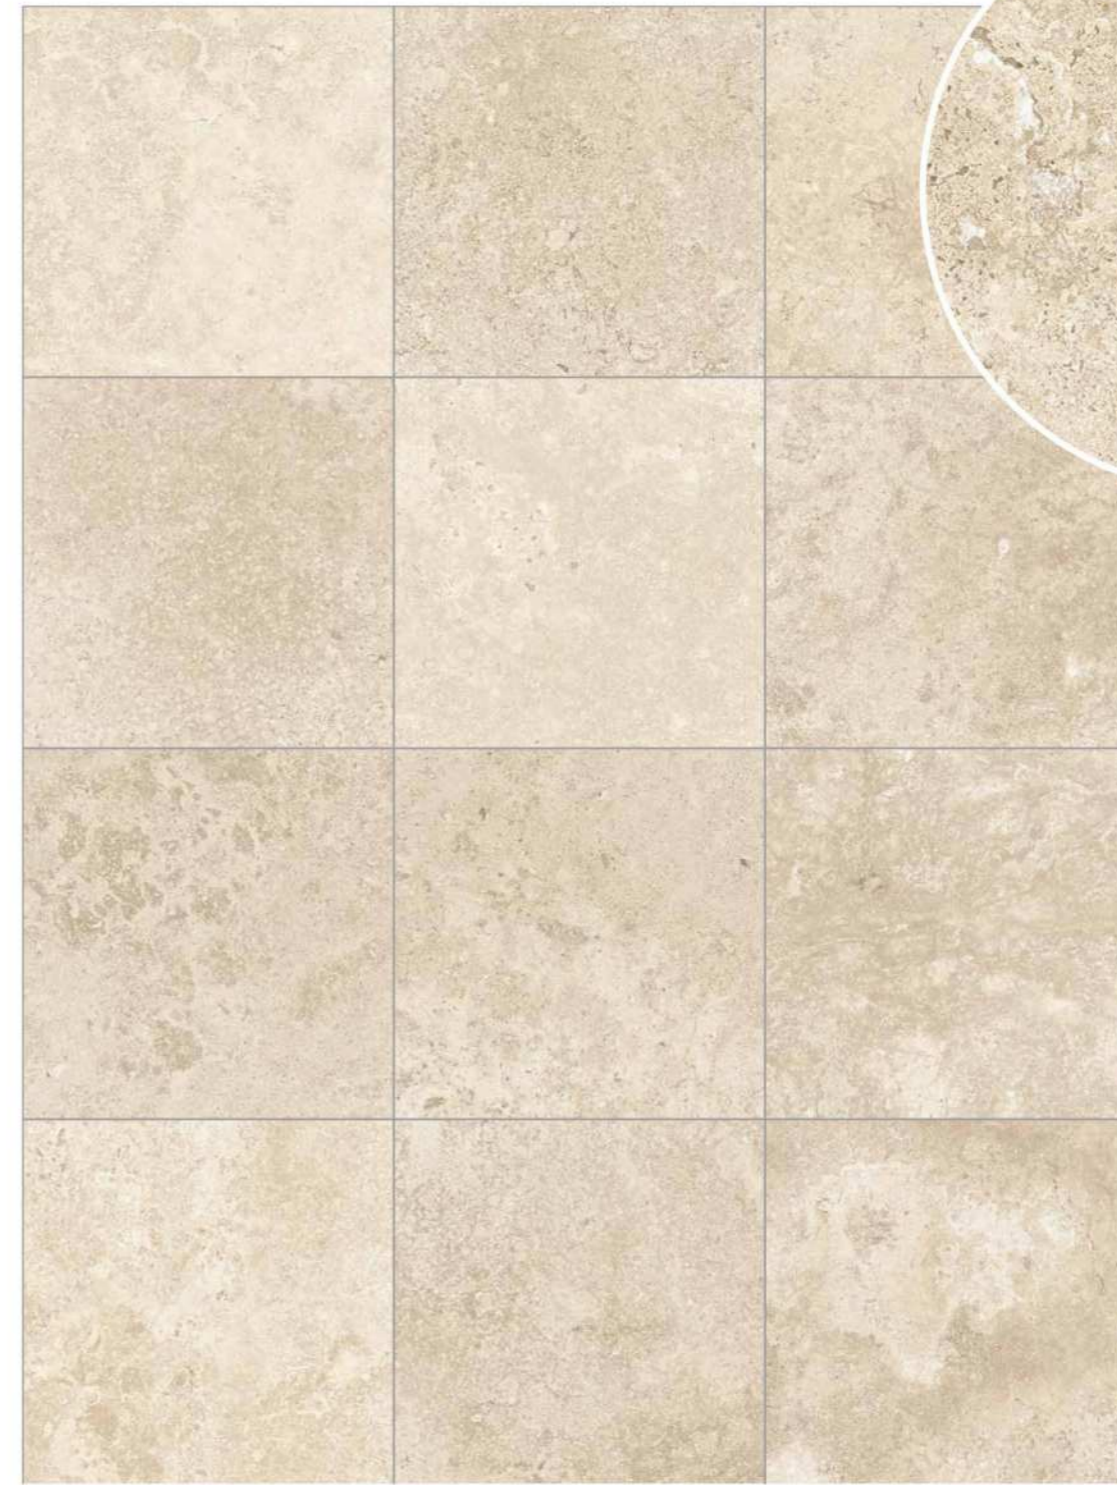

PESCARA SERIES | Cotton Creama

CROSS CUT

3/4" thickness

V3 moderate variation