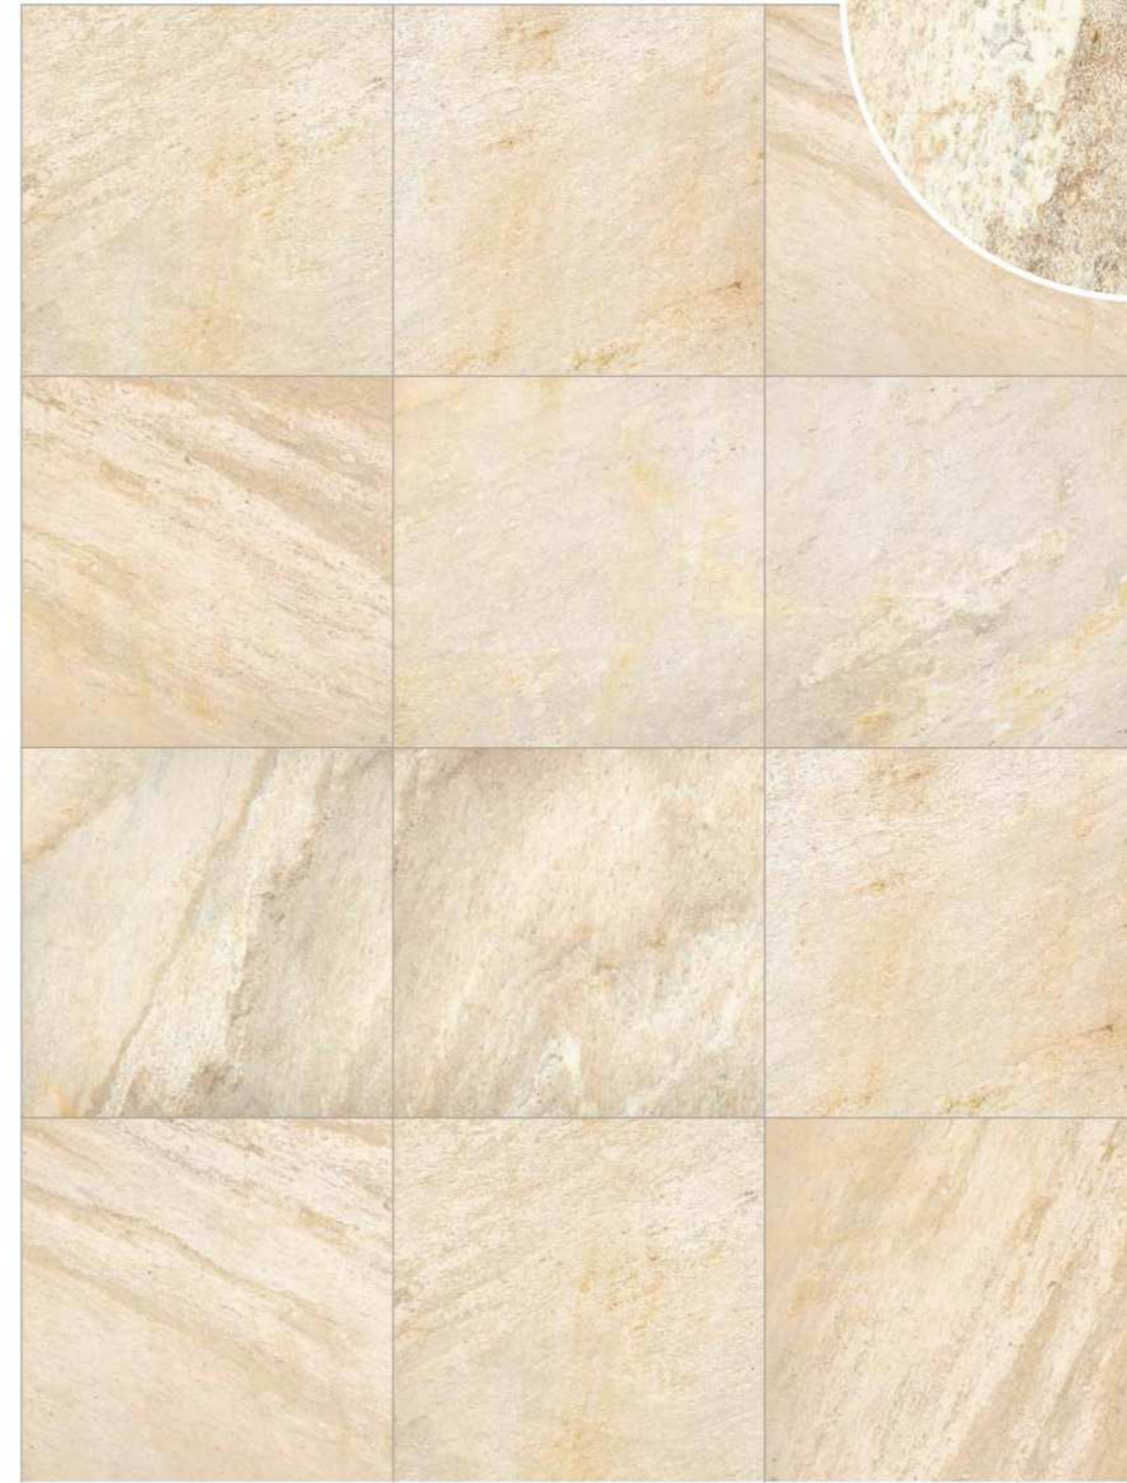

STORM SERIES | Dust

CITY DECKS NEW YORK

Available Pavers

3/4" thickness

V3
moderate
variation

CSP702
23 1/2" X 23 1/2" rectified
60x60 cm