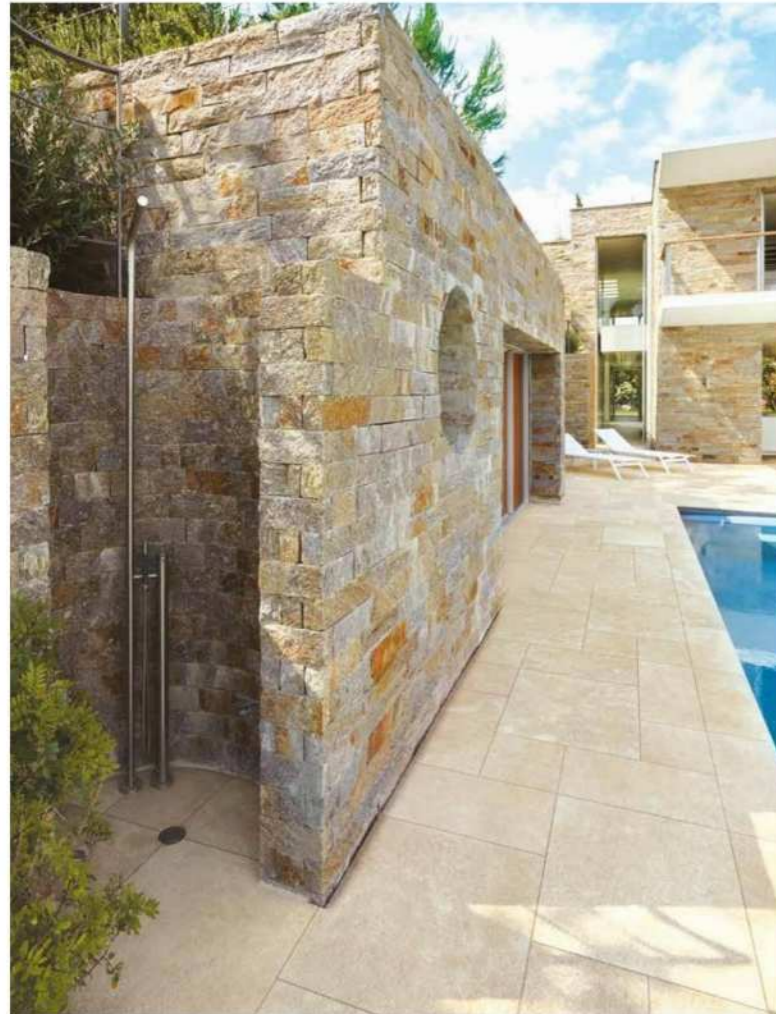

PESCARA SERIES | Cotton Creama

CROSS CUT

3/4" thickness

V3 moderate variation