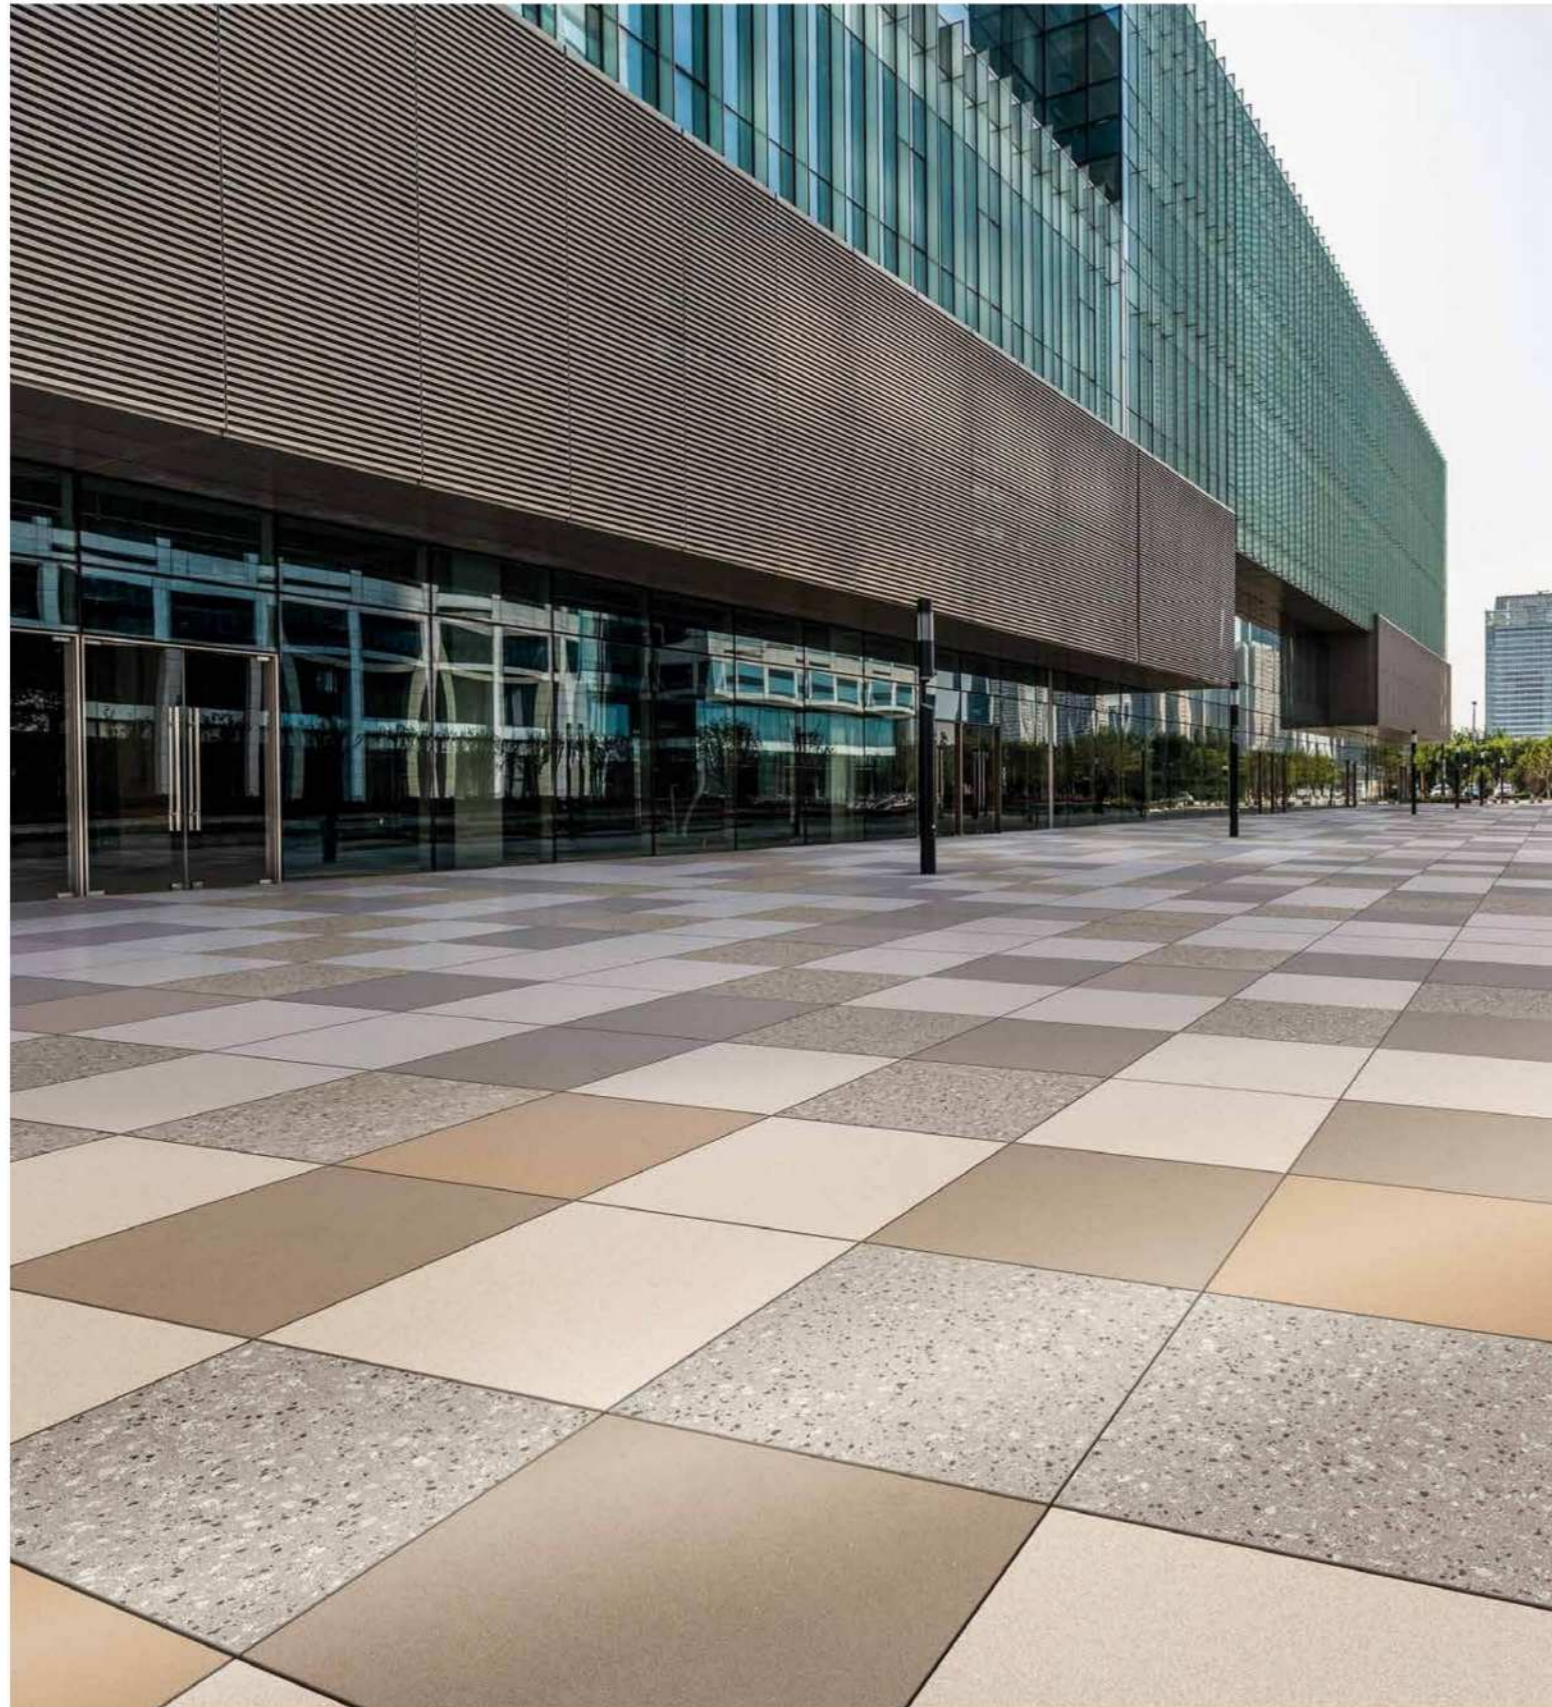

PHILADELPHIA SERIES | Peru