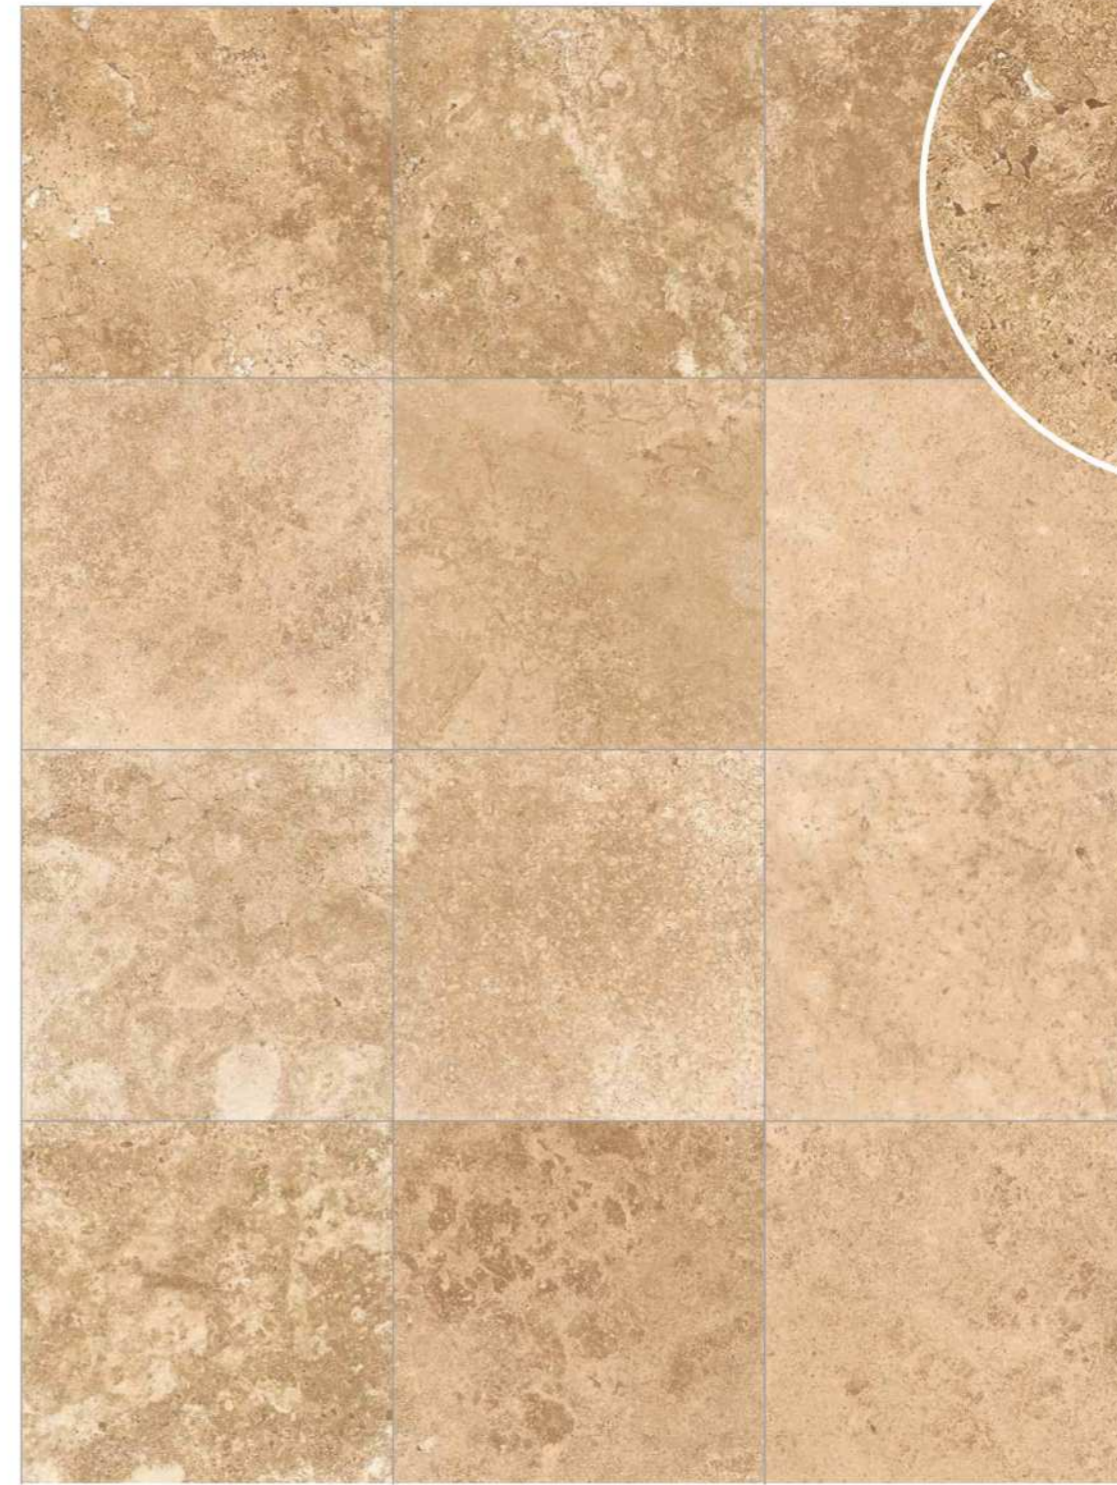

PESCARA SERIES | Rustic Almond

CROSS CUT

3/4" thickness

V3 moderate variation