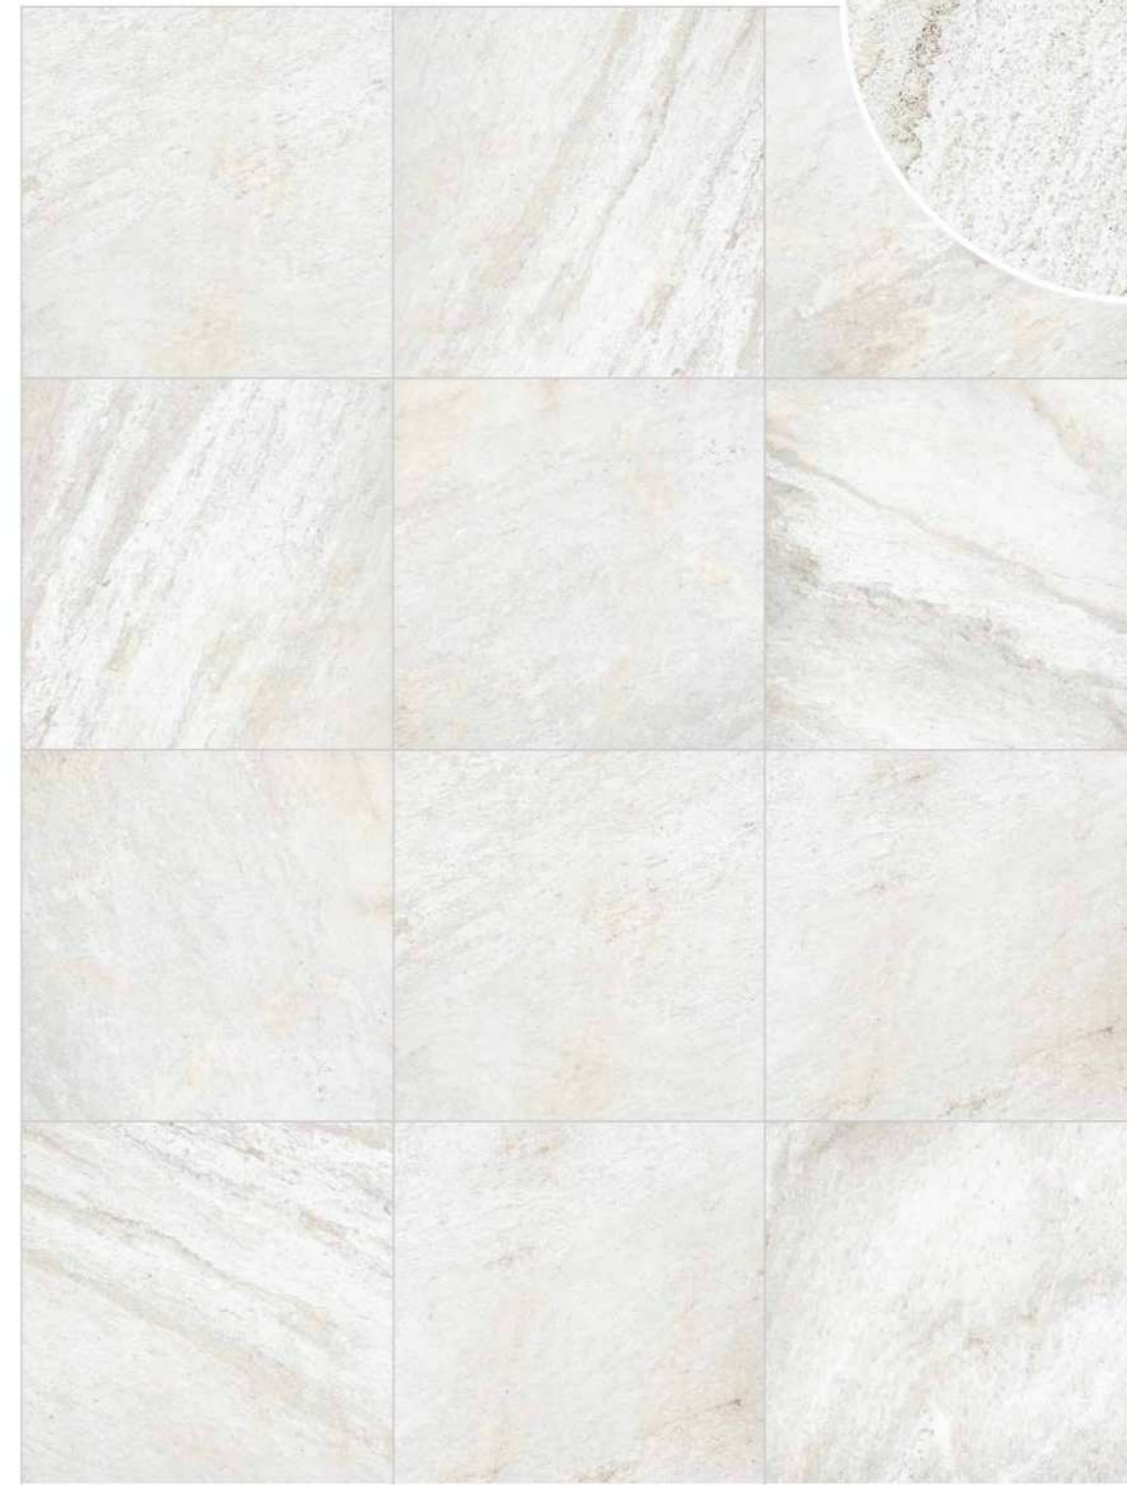

 V3  
moderate  
variation

CSP702  
23 1/2" X 23 1/2" rectified  
60x60 cm

**STORM SERIES** | Mist

**CITY DECKS NEW YORK**

Available Pavers

 3/4" thickness

 V3  
moderate  
variation

CSP701  
23 1/4" X 23 1/4" rectified  
60x60 cm