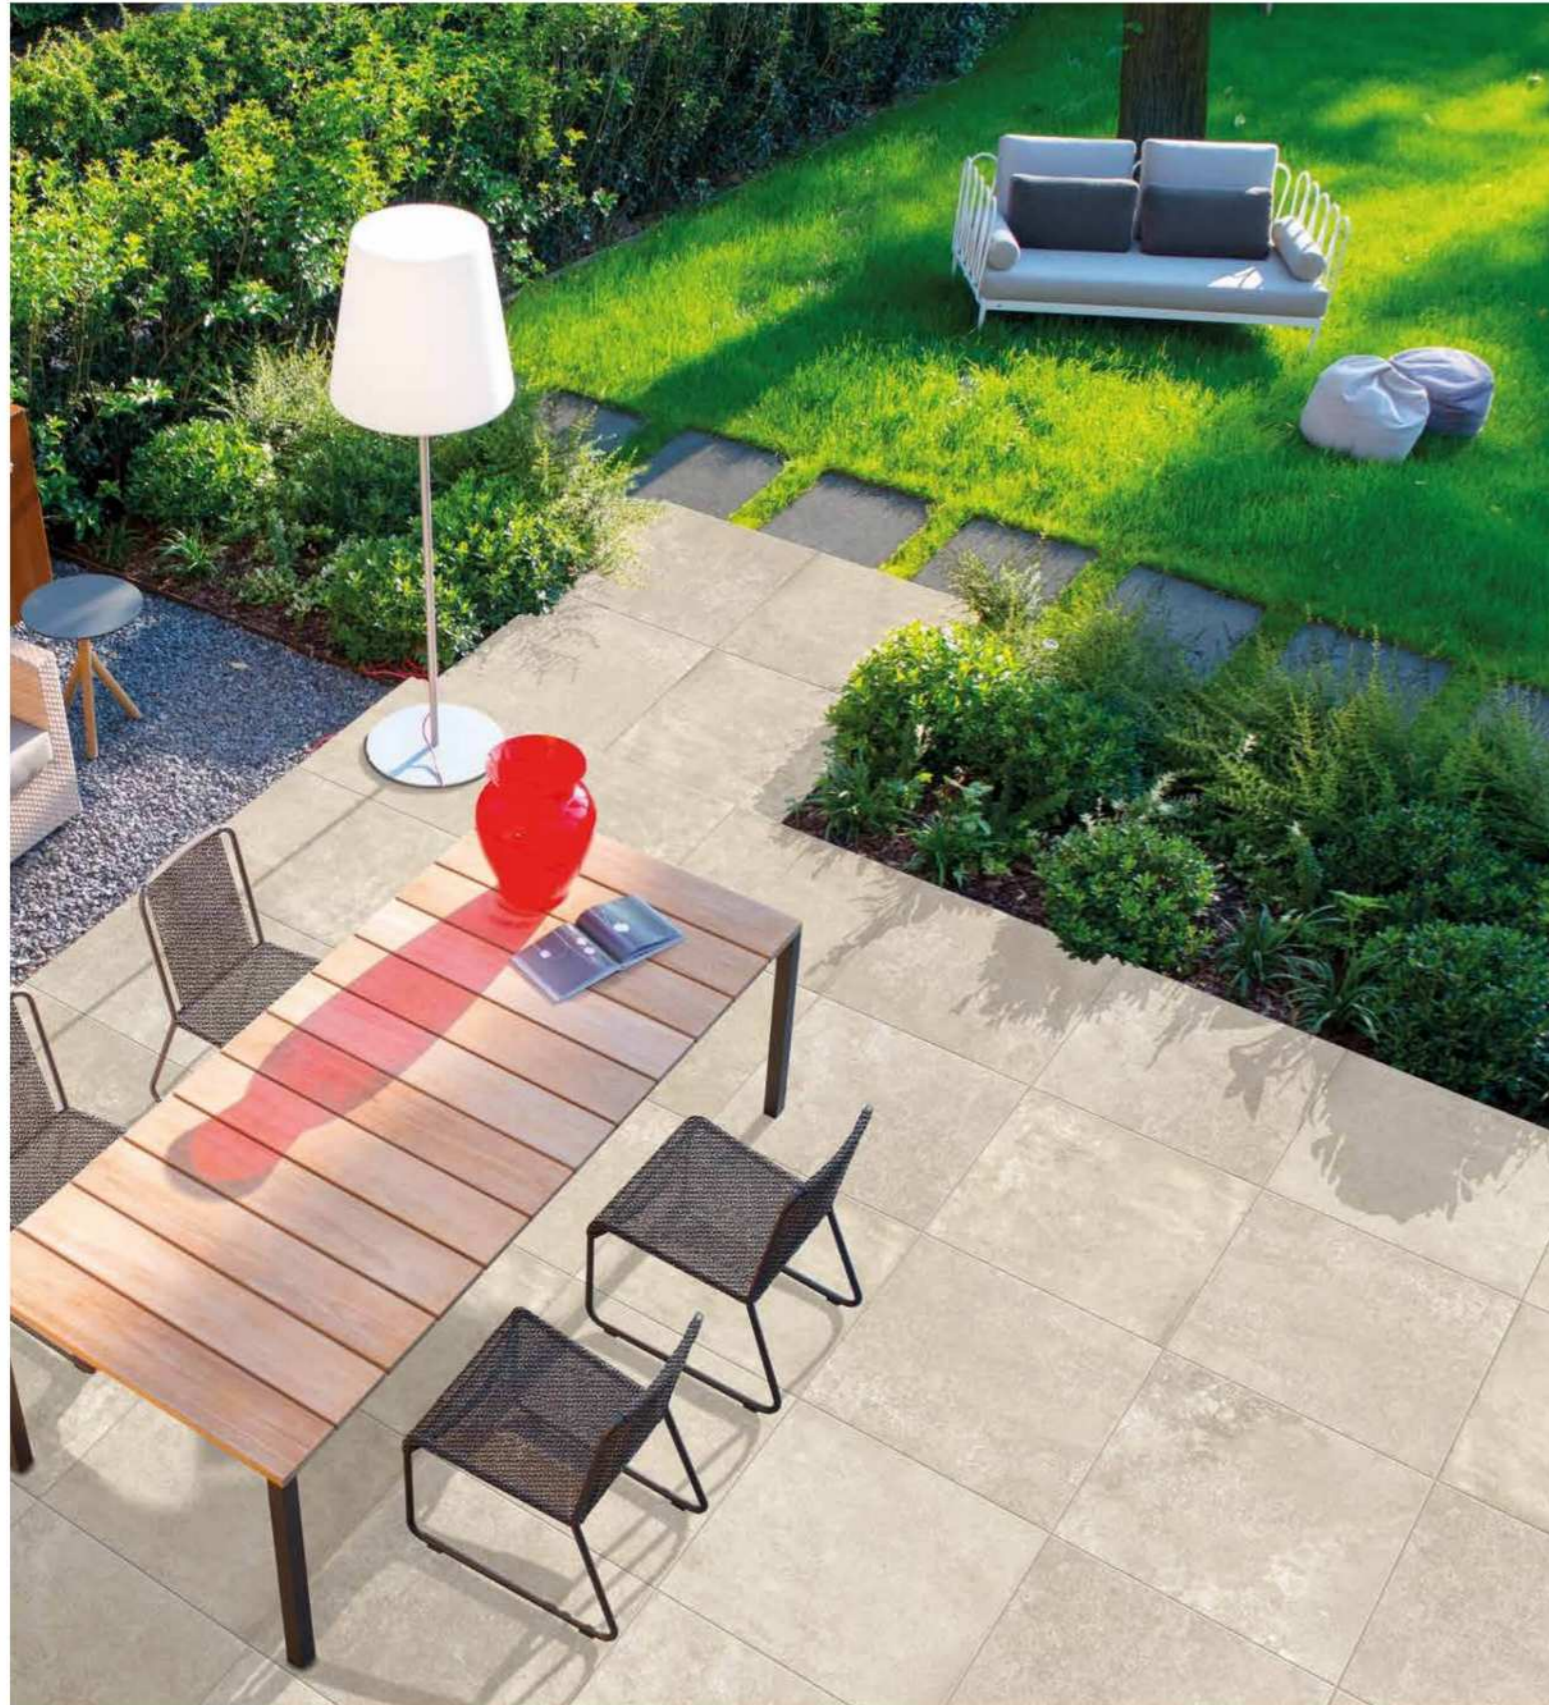

MOUNTAIN SERIES | Summer Wheat

3/4" thickness

v2
slight
variation

CSP602
23 1/2" X 23 1/2" rectified
60x60 cm