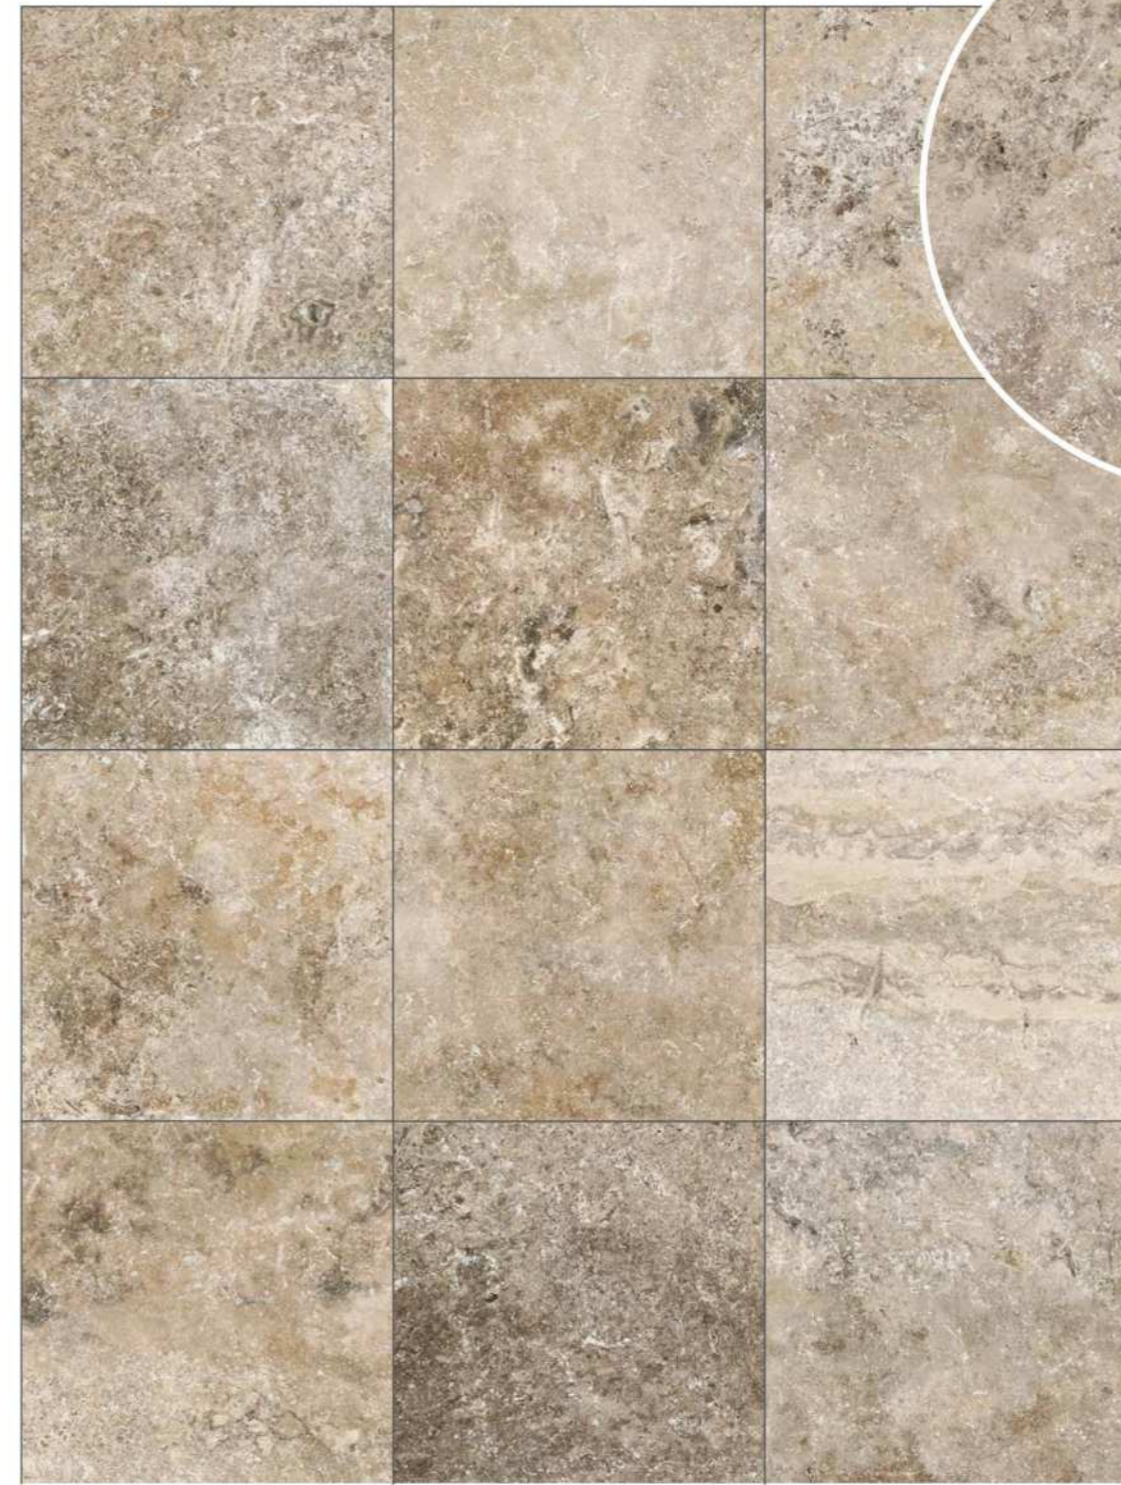

## POMPEII SERIES | Desert Sand

CROSS CUT

 3/4" thickness

 V4  
substantial  
variation

CSP312  
23 1/4" x 47 3/4" rectified  
60x120 cm

CSP303  
23 1/4" X 23 1/4" rectified  
60x60 cm