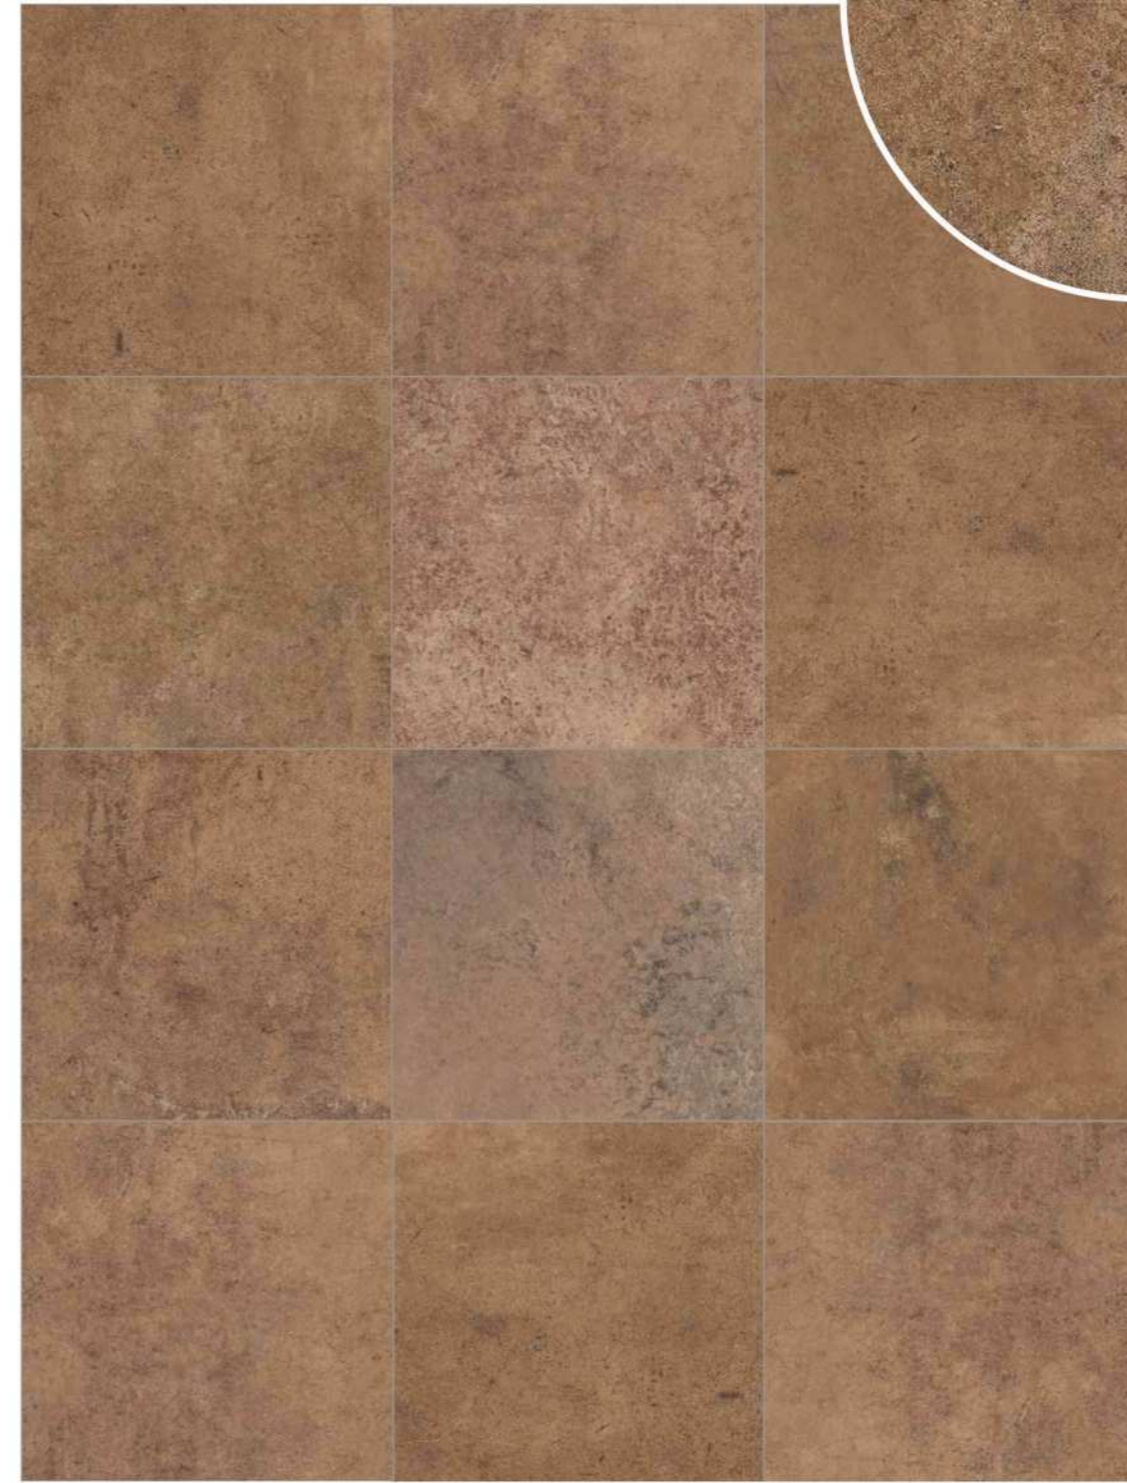

RUST

3/4" thickness

V3
moderate
variation