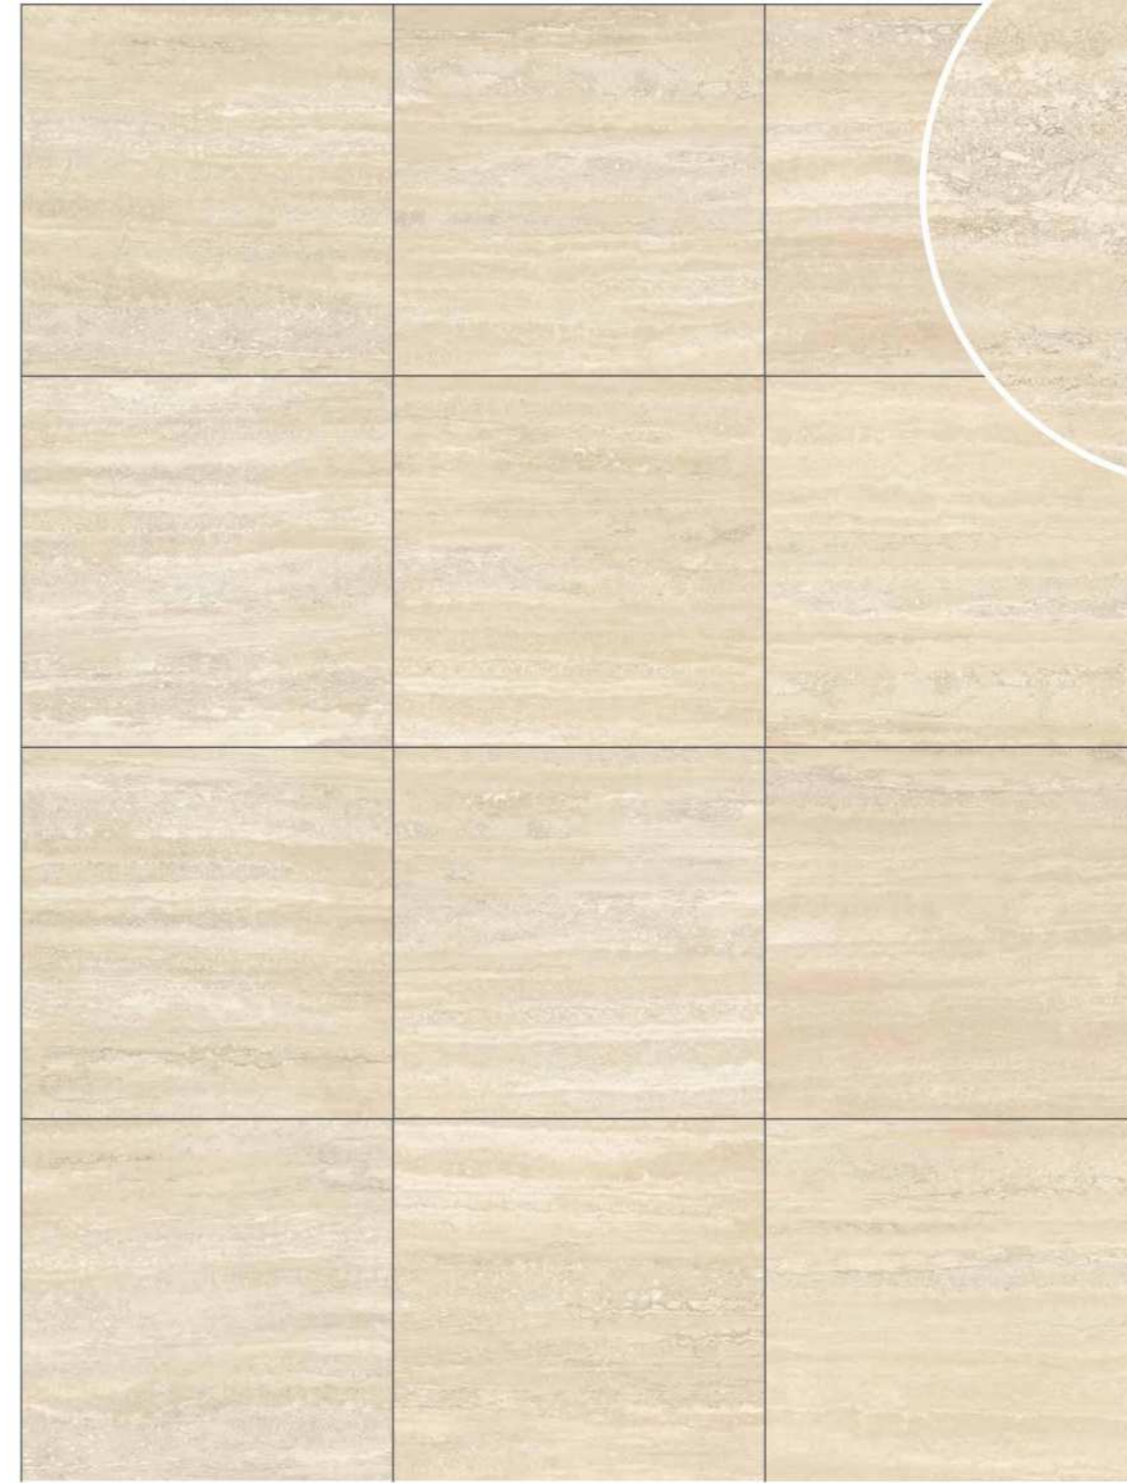

## CITYLINE TRAVERTINE | Golden Oat

VEIN CUT  
ITALIAN

 3/4" thickness

 V2  
slight  
variation

CSP406  
23 1/2" x 47 1/2" rectified  
60x120 cm

CSP402  
23 1/2" X 23 1/2" rectified  
60x60 cm