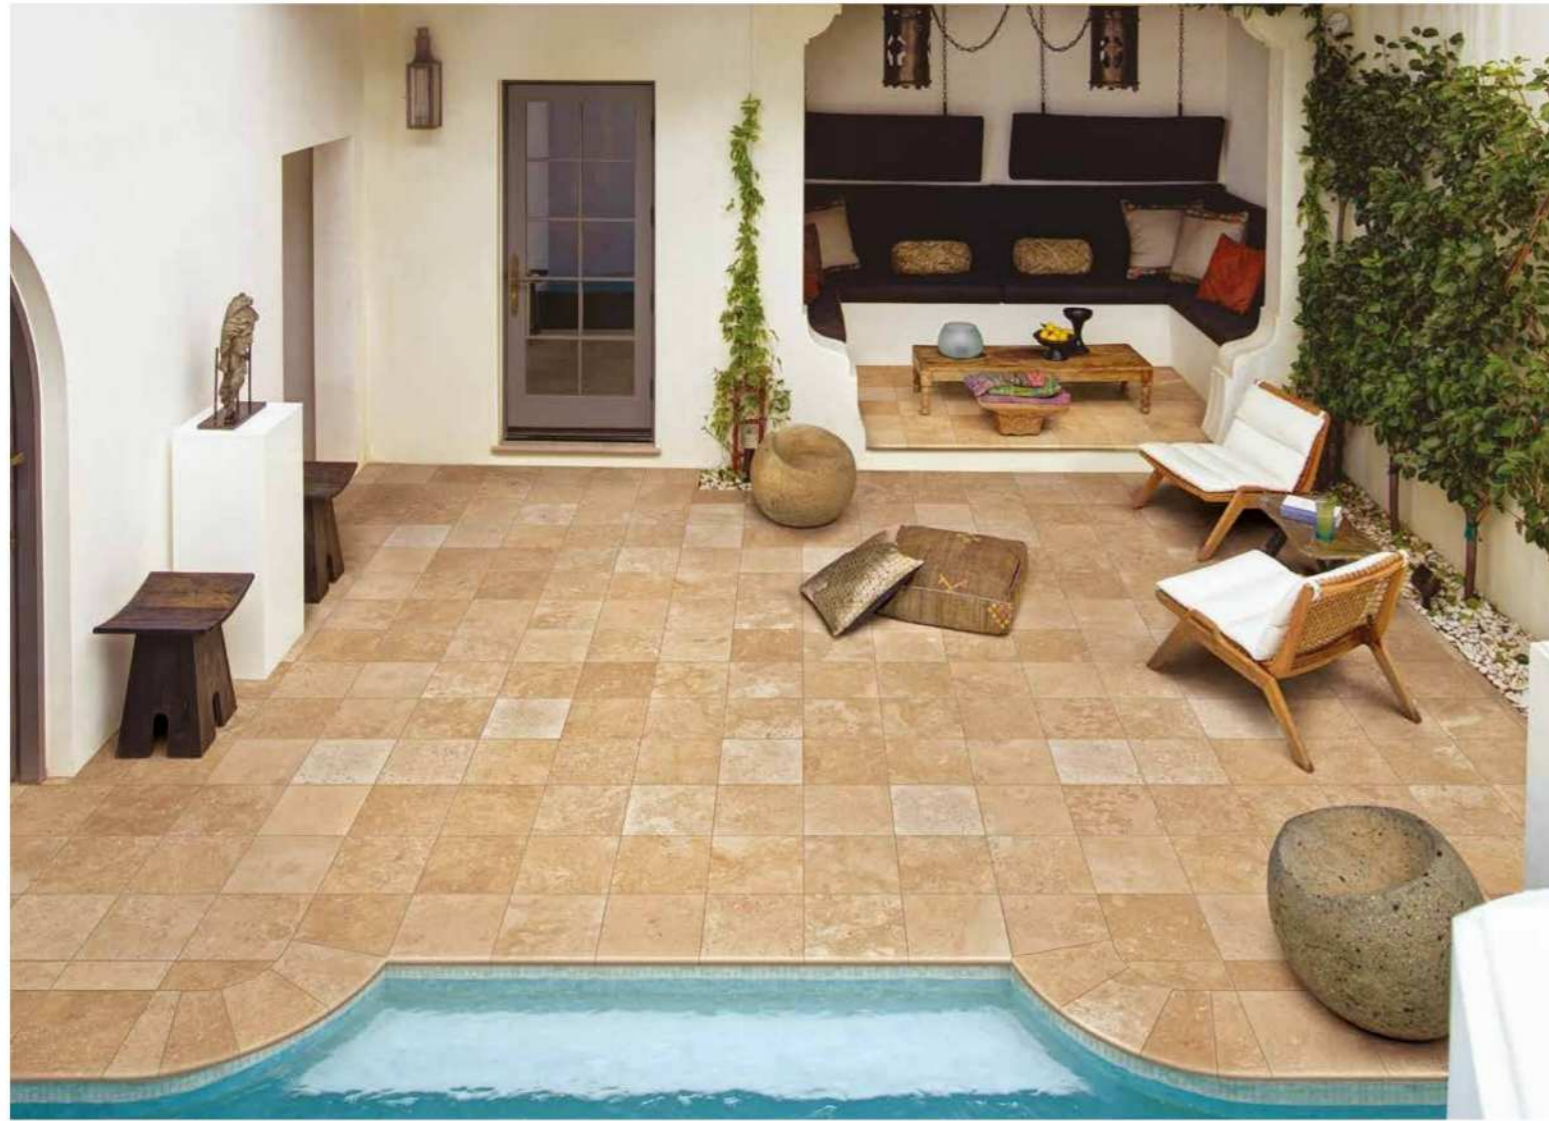

## PESCARA SERIES | Rustic Almond

CROSS CUT

 3/4" thickness

 V3 moderate variation

CSP212  
23 1/2" x 47 1/4" rectified  
60 x 120 cm

CSP203  
23 1/2" x 23 1/2" rectified  
60 x 60 cm